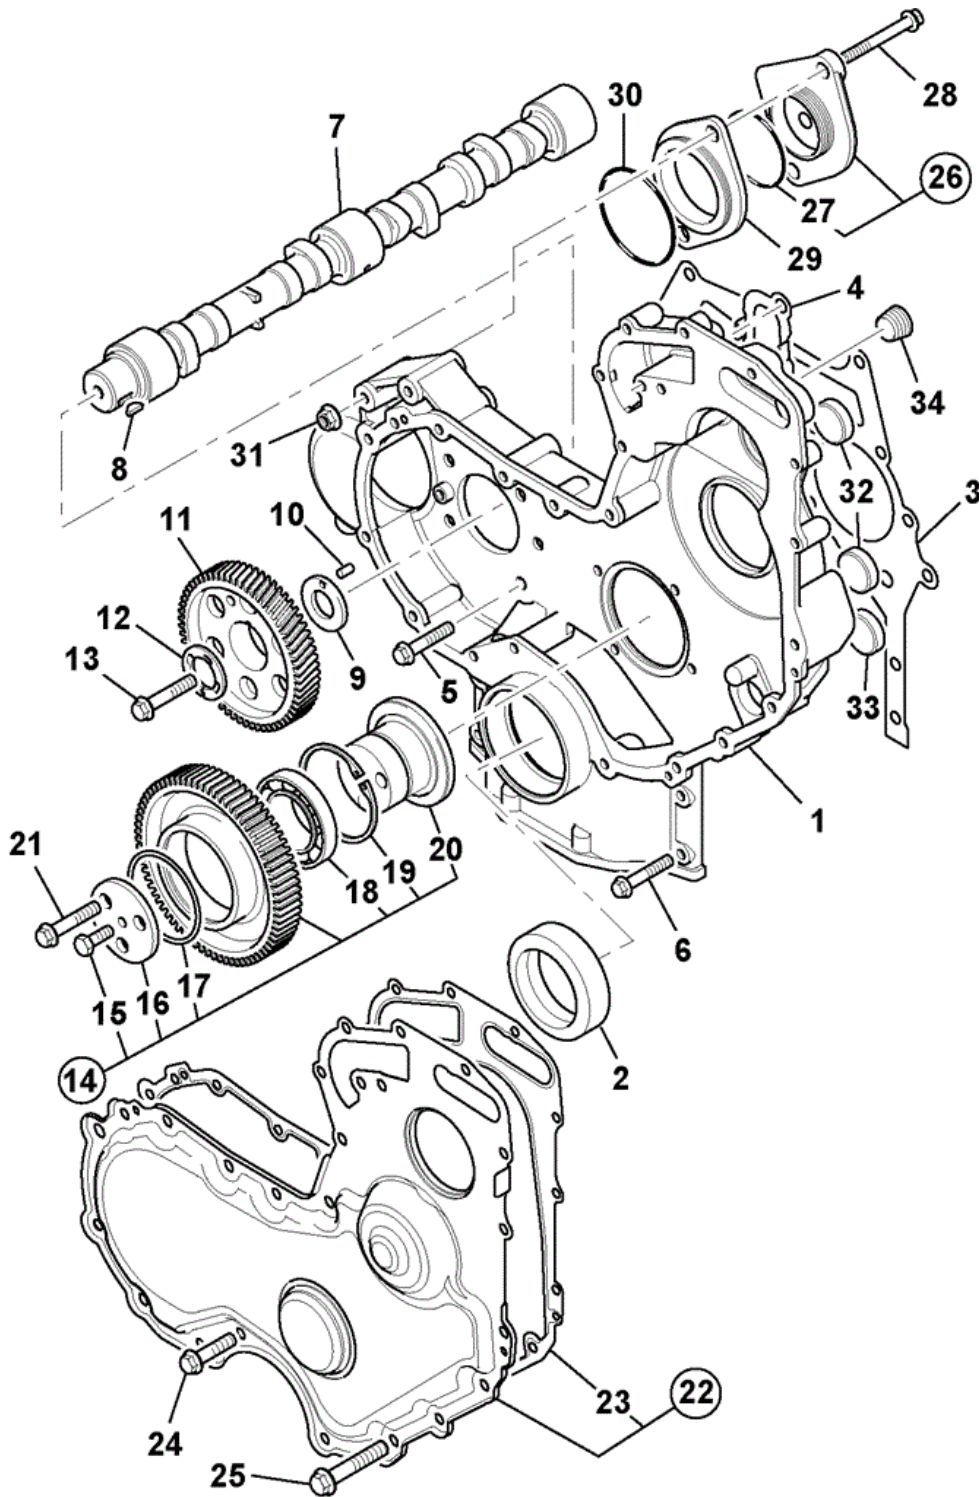

JCB 9802/4560 P1-5-1 FANS, PULLEYS & FAN BELT RE & RG
 BUILD, STANDARD

426131

Item	Part #	Change No	Description	Usage Code	QTY
1	02/202962		Housing fan drive assembly		1

2	02/291096		Screw		4
3	02/201329		Pulley fan twin groove, 205mm		1
4	1420/0007Z		Washer (M8)		4
5	02/201348		Spacer fan 25mm		1
6	02/291001		Stud		4
7	30/925489		Fan 20" cooling 10 blade		1
8	1370/0203Z		Nut Nut M8		4
9	02/201121		Pulley crankshaft single groove		1
10	02/200017		Block Thrust		1
11	02/100579		Screw		3
12	02/202437		Pulley alternator D=86mm single groove		1
14	02/101573		Belt drive - pair L=1350mm		1

JCB 9802/4560 P1-6-1 TIMING CASE CAMSHAFT & GEARS RE
 BUILD

720340

Item	Part #	Change No	Description	Usage Code	QTY
1	02/203130		Casing Timing		1

2	02/101435		Seal front oil	1
3	02/202984		Gasket timing case to block	1
4	02/202983		Gasket timing case	1
5	826/00869		Screw flange head	8
6	02/291033		Bolt	4
7	02/203117		Camshaft	1
8	02/100038		Key	1
9	02/291065		Washer	1
10	2102/0604		Dowel	1
11	02/202982		Gear camshaft	1
12	02/202986		Washer thrust	1
13	02/291196		Screw	1
14	02/202987		Gear idler	1
15	:1315/0305Z		Setscrew M8 x 20	1
16	:02/202998		Piece bridge	1
17	:02/202989		Washer	2
18	:02/202990		Bearing	1
19	:02/202991		Circlip	2
20	:02/202992		Hub gear	1
21	02/291039		Bolt	3
22	02/203127		Kit-timing cover	1
23	:02/203128		Joint	1
24	02/291016		Screw	9
25	02/291025		Bolt (M8 x 65)	5
26	02/203131		Plate	1
27	02/203132		O Ring	1
28	02/291041		Bolt	2
29	02/203133		Plate	2
30	:02/203134		O Ring	1
31	02/291059		Nut	2
32	02/203121		Plug D=36mm	2
33	02/203122		Plug D=26mm	2
34	02/100095		Plug taper	1