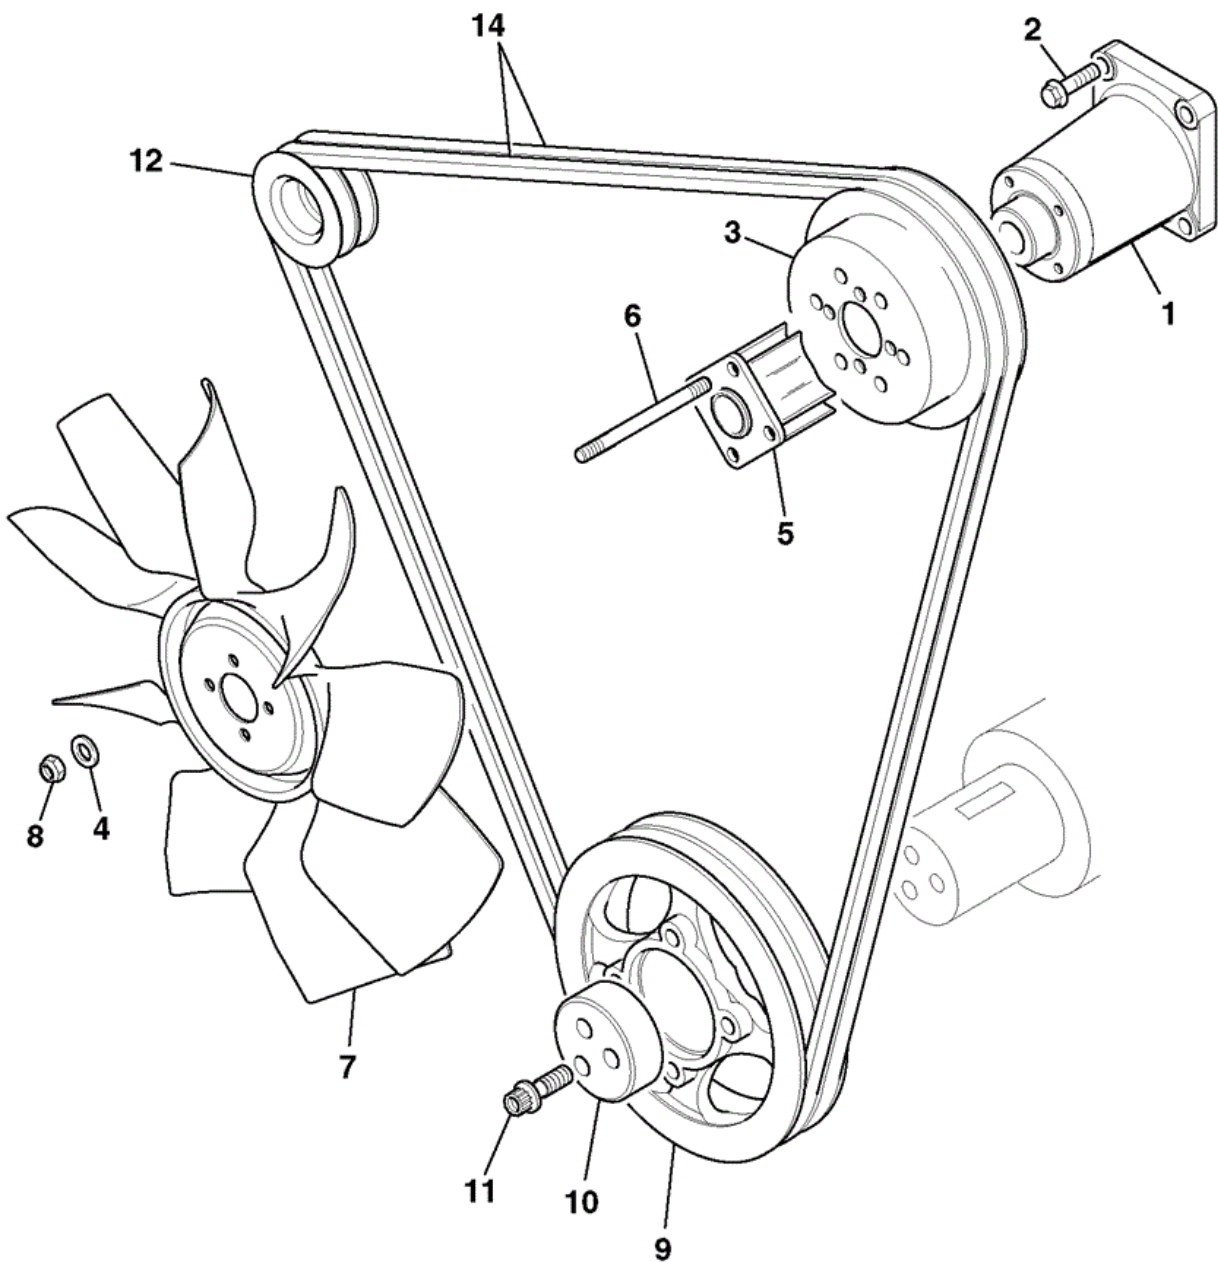

JCB 9802/4560 P1-3-1 BLOCK ASSEMBLY RE BUILD

Item	Part #	Change No	Description	Usage Code	QTY
1	02/202900		Block cylinder assembly		1
2	****		None serviced part		1

3	****		None serviced part	1
4	:02/100101		Thimble	10
5	:02/100102		Bolt	10
6	:02/202901		Bush camshaft	1
7	:02/202902		Plug	1
8	:02/202903		Plug	2
9	:02/100134		Plug	1
10	:02/100396		Plug core D=32mm	1
11	:02/202904		Plug	1
12	:02/201818		Dowel	2
13	:02/202905		Plug	2
14	:02/202906		Plug	1
15	02/202907		Plug	1
16	:02/291178		Screw	4
17	:02/202908		Jet piston cooling	4
18	:02/291032		Bolt M8 x 20mm	4
19	:02/202909		Plate blanking	1
20	:02/202931		Gasket oil filter head to cyl/block	1
21	02/202935		Housing & rear oil seal assembly	1
22	826/10721		Bolt torx head drive	10
23	02/202961		Plug	1
24	02/202997		Plug	1
25	826/00765		Plug	1
26	02/202961		Plug	1

JCB 9802/4560 P1-5-1 FANS, PULLEYS & FAN BELT RE & RG
 BUILD, STANDARD

426131

Item	Part #	Change No	Description	Usage Code	QTY
1	02/202962		Housing fan drive assembly		1

2	02/291096		Screw		4
3	02/201329		Pulley fan twin groove, 205mm		1
4	1420/0007Z		Washer (M8)		4
5	02/201348		Spacer fan 25mm		1
6	02/291001		Stud		4
7	30/925489		Fan 20" cooling 10 blade		1
8	1370/0203Z		Nut Nut M8		4
9	02/201121		Pulley crankshaft single groove		1
10	02/200017		Block Thrust		1
11	02/100579		Screw		3
12	02/202437		Pulley alternator D=86mm single groove		1
14	02/101573		Belt drive - pair L=1350mm		1