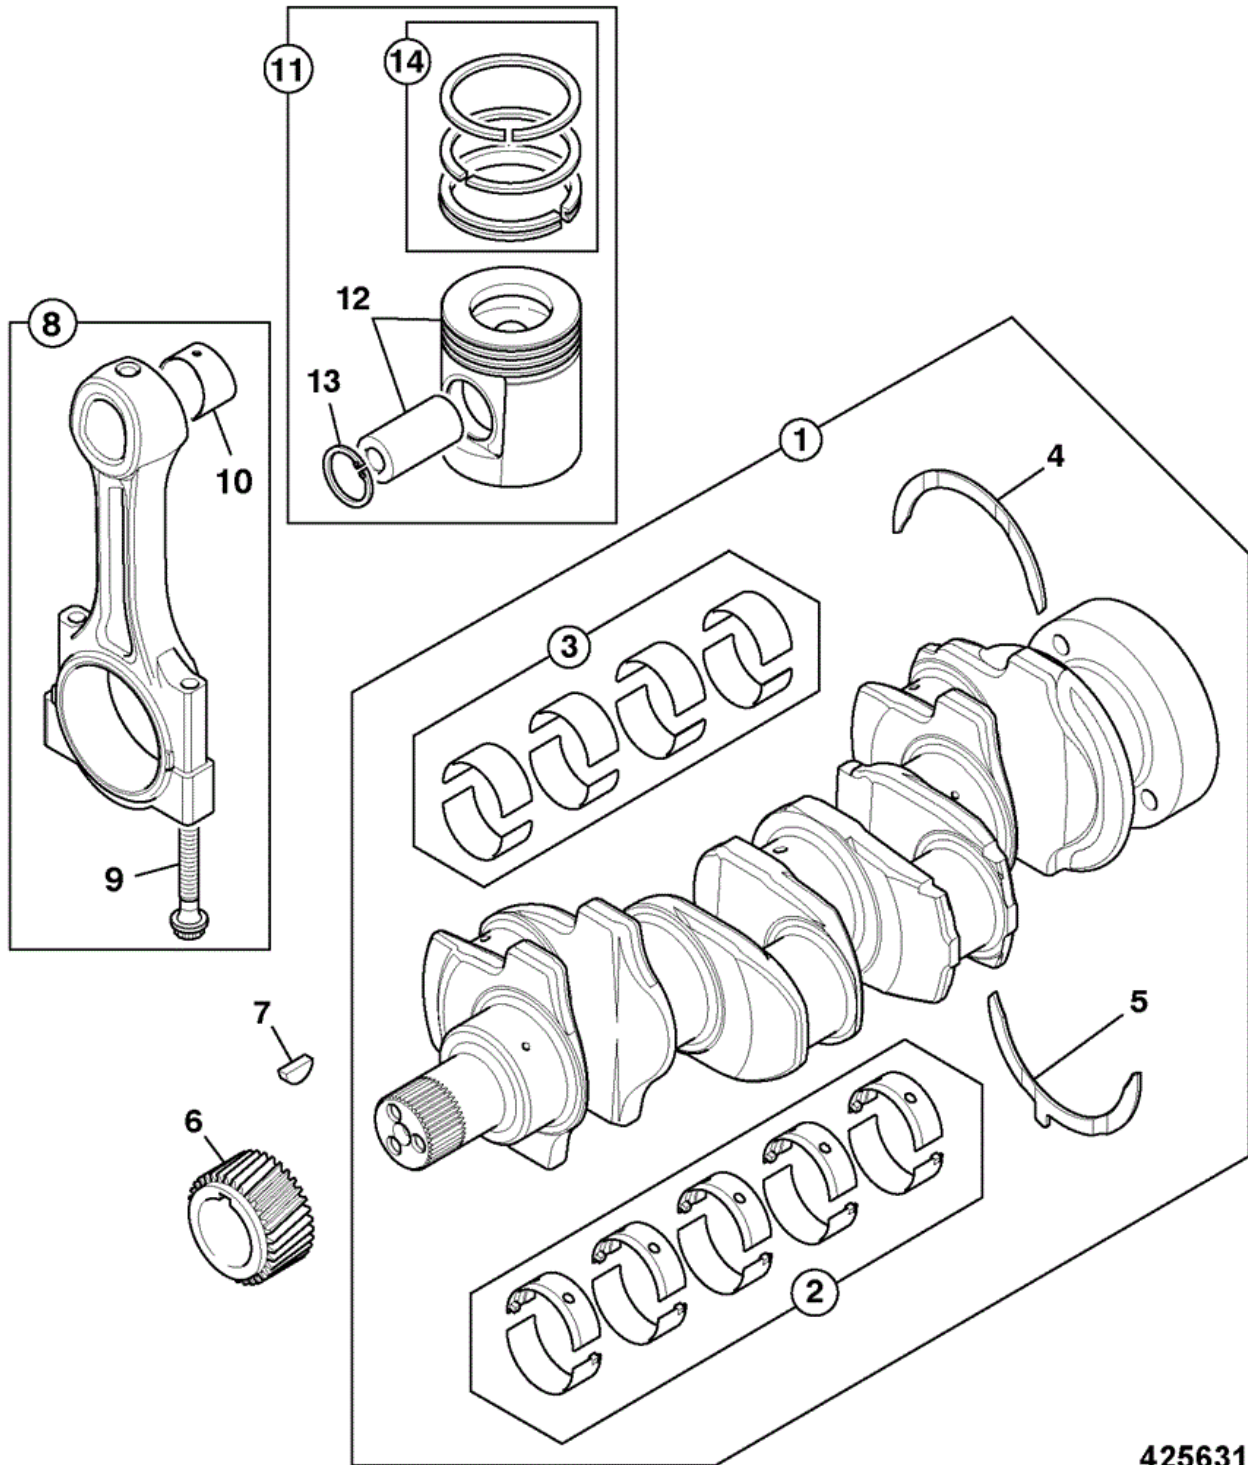

JCB 9802/4560 P1-4-1 CRANKSHAFT, BEARINGS PISTONS &
CON-RODS RE BUILD

425631

Item	Part #	Change No	Description	Usage Code	QTY
1	02/203091	Superseded	Crankshaft assembly		1