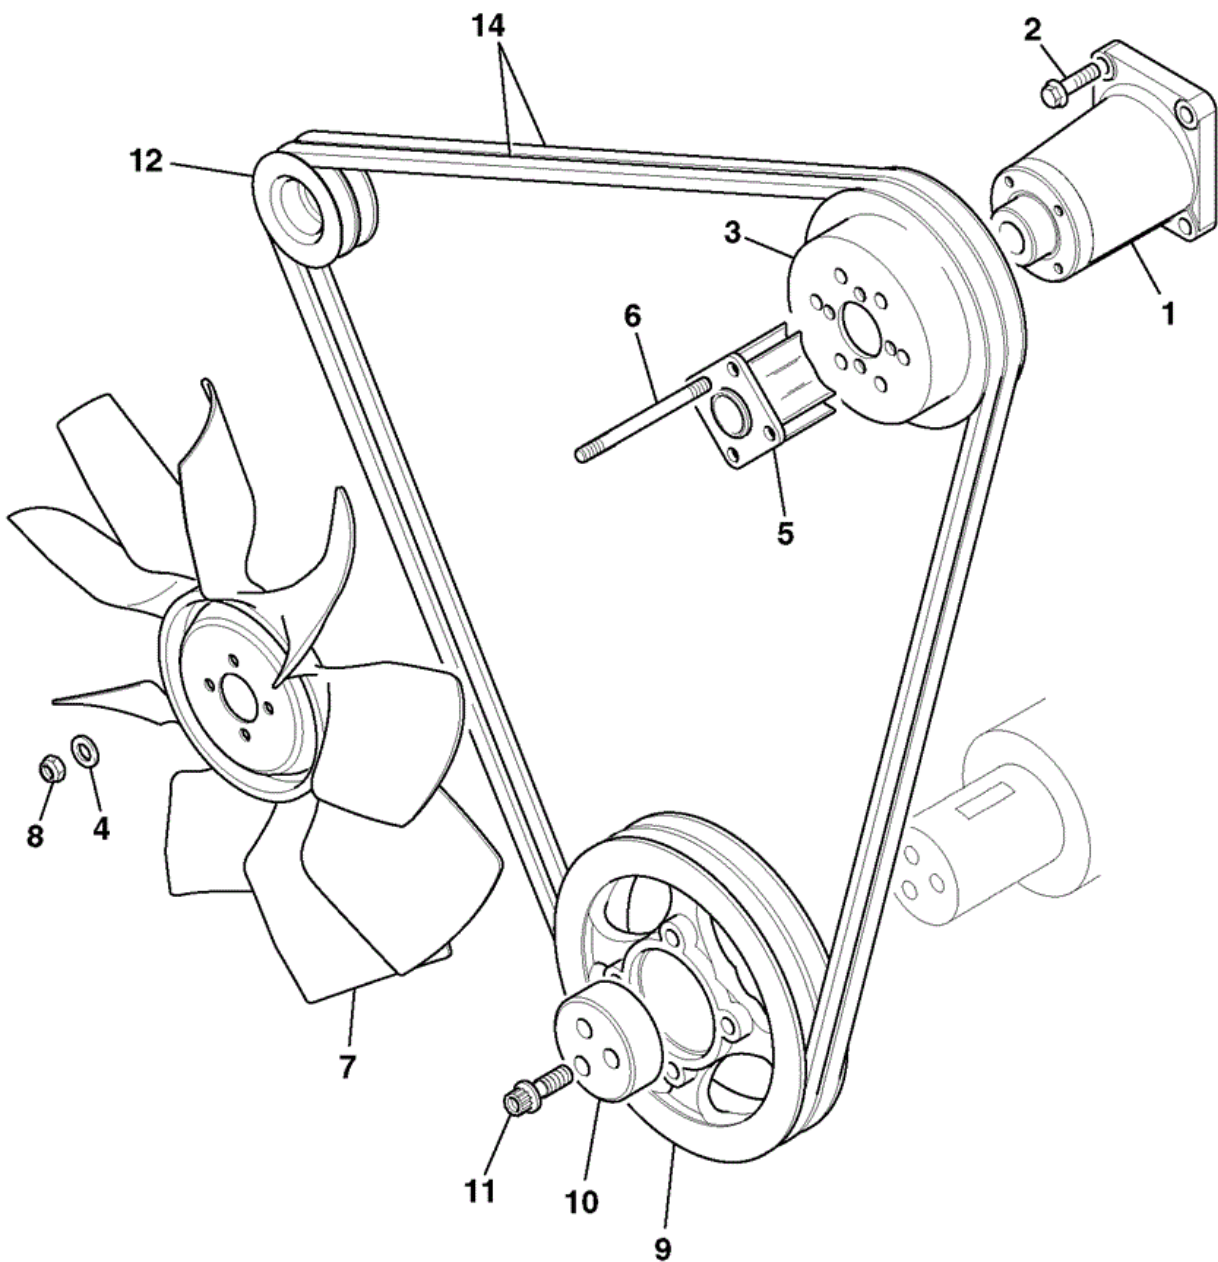

JCB 9802/4560 P1-5-2 FANS, PULLEYS & FAN BELT RE & RG
BUILDS, HIGH AMBIENT

426131

Item	Part #	Change No	Description	Usage Code	QTY
1	02/202962		Housing fan drive assembly		1