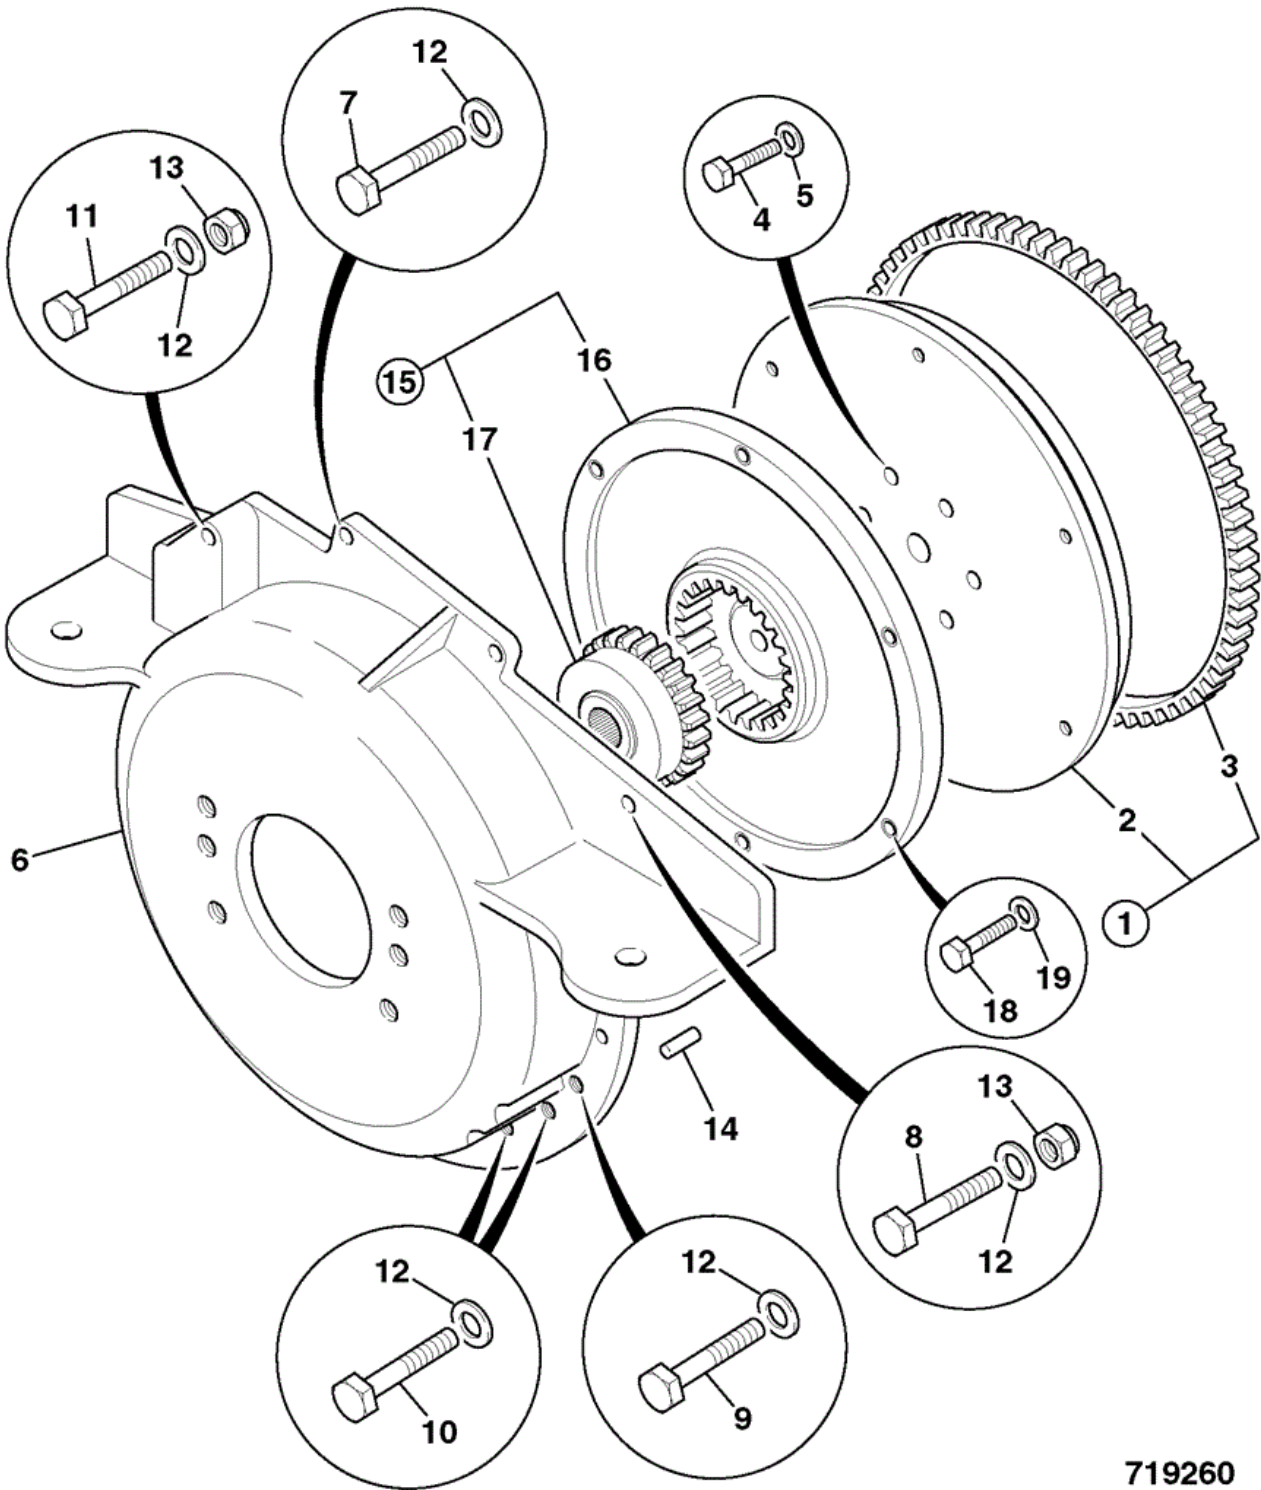

JCB 9802/4560 P1-7-1 FLYWHEEL & HOUSING

719260

Item	Part #	Change No	Description	Usage Code	QTY
1	02/101737		Flywheel assembly		1
2	****		None serviced part		1