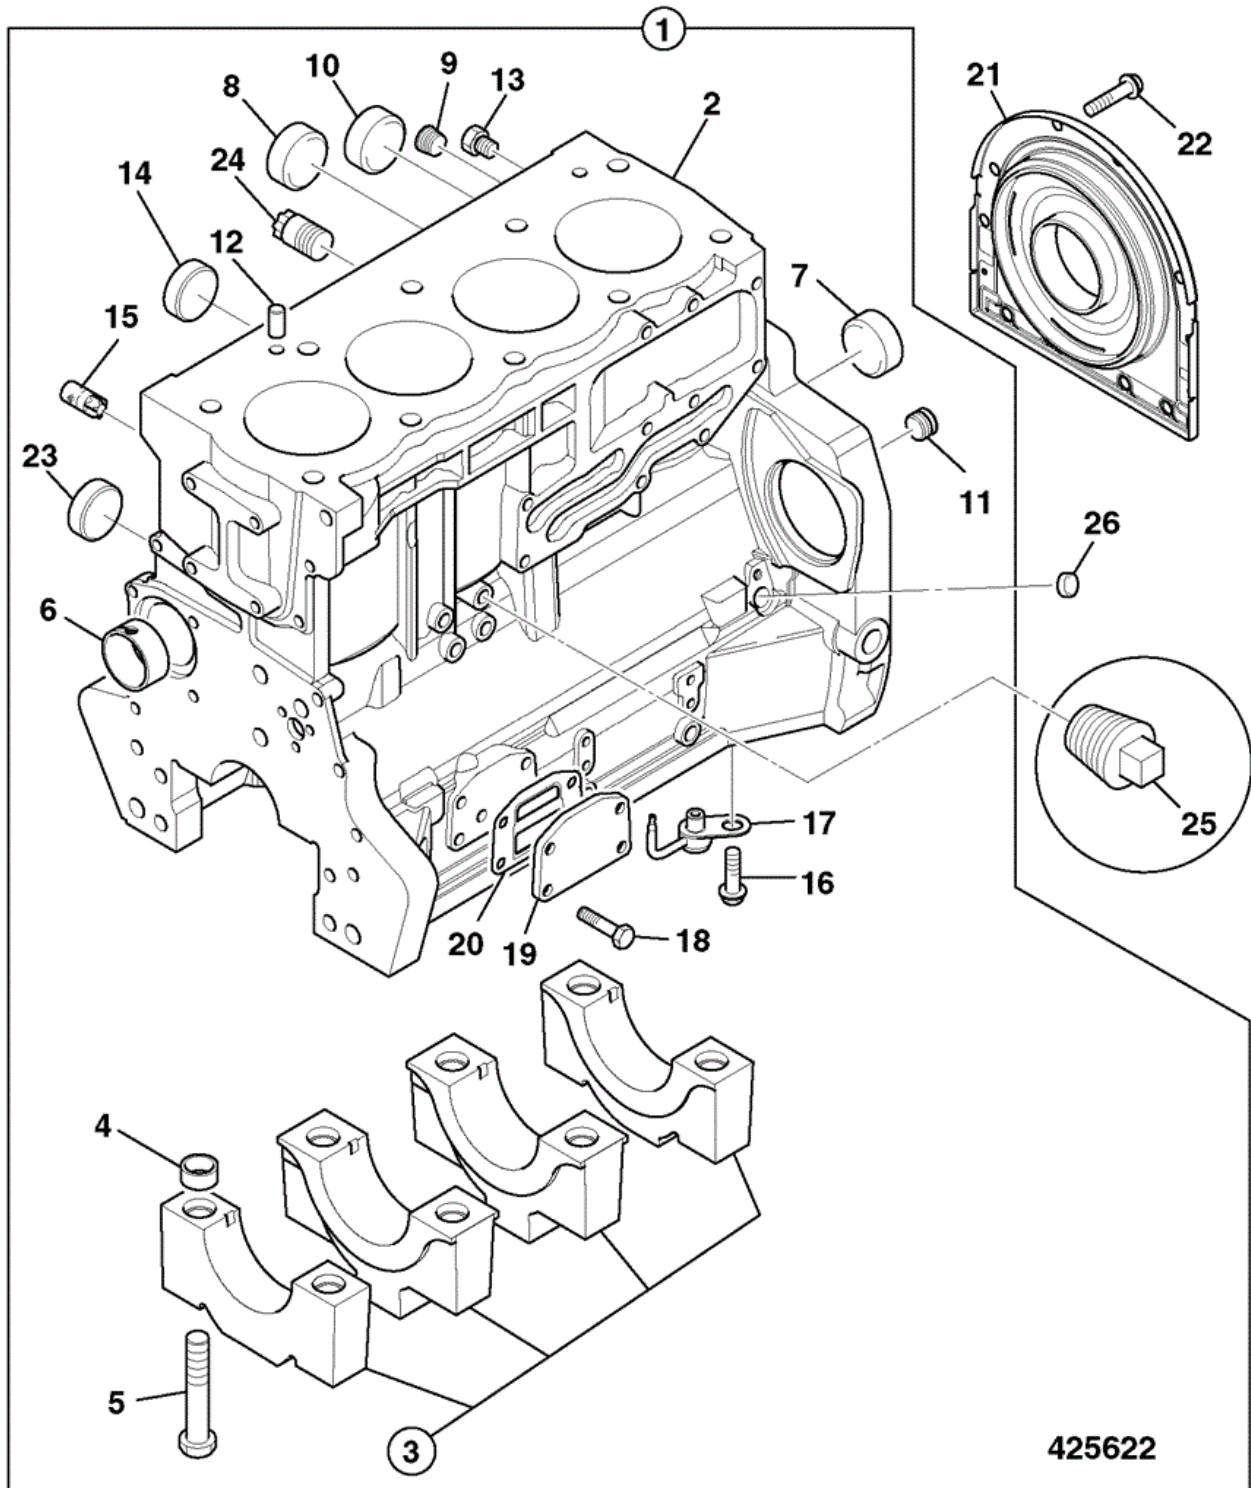

JCB 9802/4560 P1-3-1 BLOCK ASSEMBLY RE BUILD

Item	Part #	Change No	Description	Usage Code	QTY
1	02/202900		Block cylinder assembly		1
2	****		None serviced part		1

3	****		None serviced part	1
4	:02/100101		Thimble	10
5	:02/100102		Bolt	10
6	:02/202901		Bush camshaft	1
7	:02/202902		Plug	1
8	:02/202903		Plug	2
9	:02/100134		Plug	1
10	:02/100396		Plug core D=32mm	1
11	:02/202904		Plug	1
12	:02/201818		Dowel	2
13	:02/202905		Plug	2
14	:02/202906		Plug	1
15	02/202907		Plug	1
16	:02/291178		Screw	4
17	:02/202908		Jet piston cooling	4
18	:02/291032		Bolt M8 x 20mm	4
19	:02/202909		Plate blanking	1
20	:02/202931		Gasket oil filter head to cyl/block	1
21	02/202935		Housing & rear oil seal assembly	1
22	826/10721		Bolt torx head drive	10
23	02/202961		Plug	1
24	02/202997		Plug	1
25	826/00765		Plug	1
26	02/202961		Plug	1