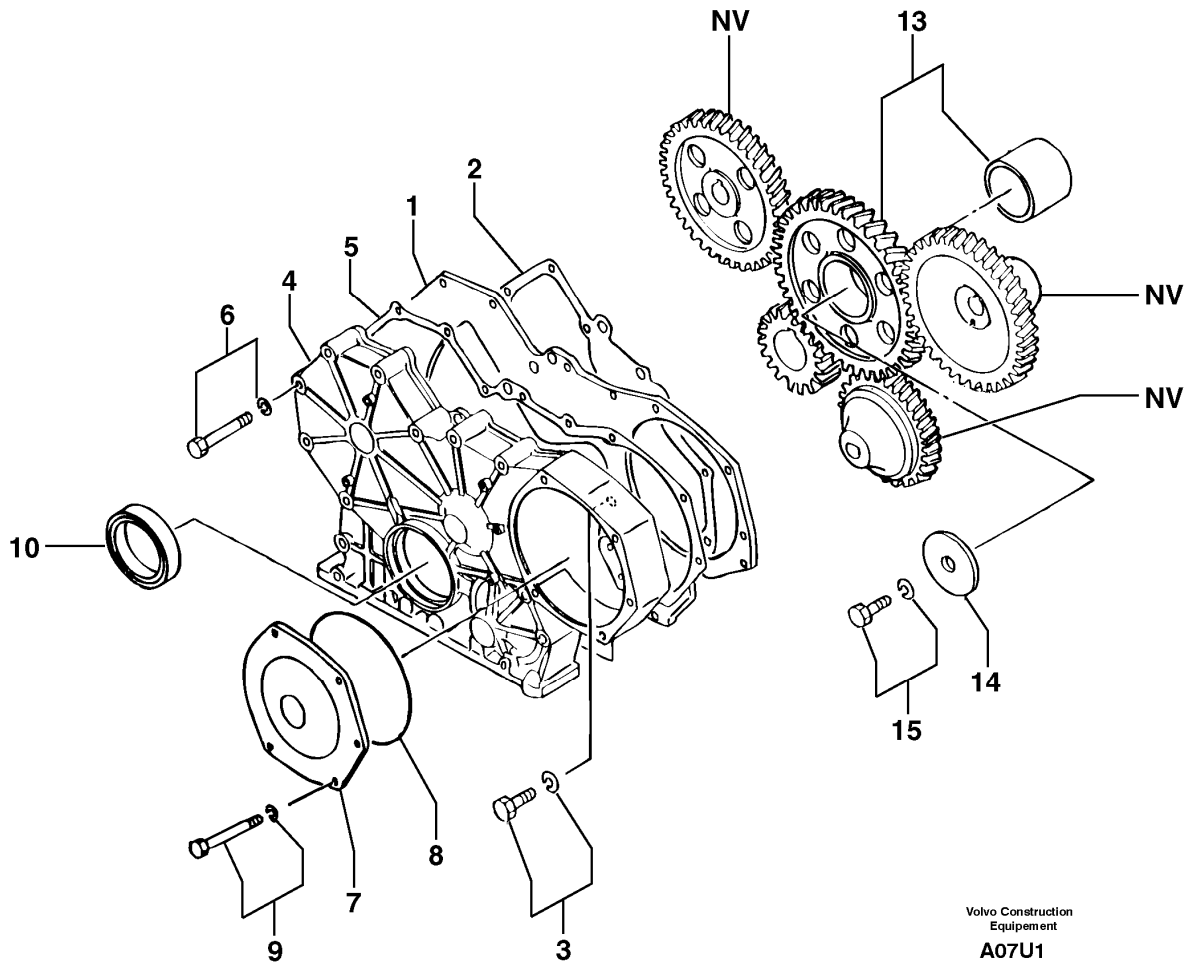

Date: 2013/12/10	Image id: A07U1	Catalogue: 10013	Model: EC70
Brand: Volvo	Serial: 10151-99999	Group/Section: 215/100	Title: Timing gear casing

Q1-Q5	Option	Option description	
Q1 233.10151			

Pos	Part	Q1	Q2	Q3	Q4	Q5	PS	Kit	Description	Option(s)	Remark
1	PJ7416462	1							Plate		
2	PJ7416457	1							Seal		
3	PJ7416429	5							Attachment kit		
4	PJ7416459	1							Oil Pan		
5	PJ7416460	1							Seal		
6	PJ7416470	13							Attachment kit		
7	PJ7416461	1							Cover