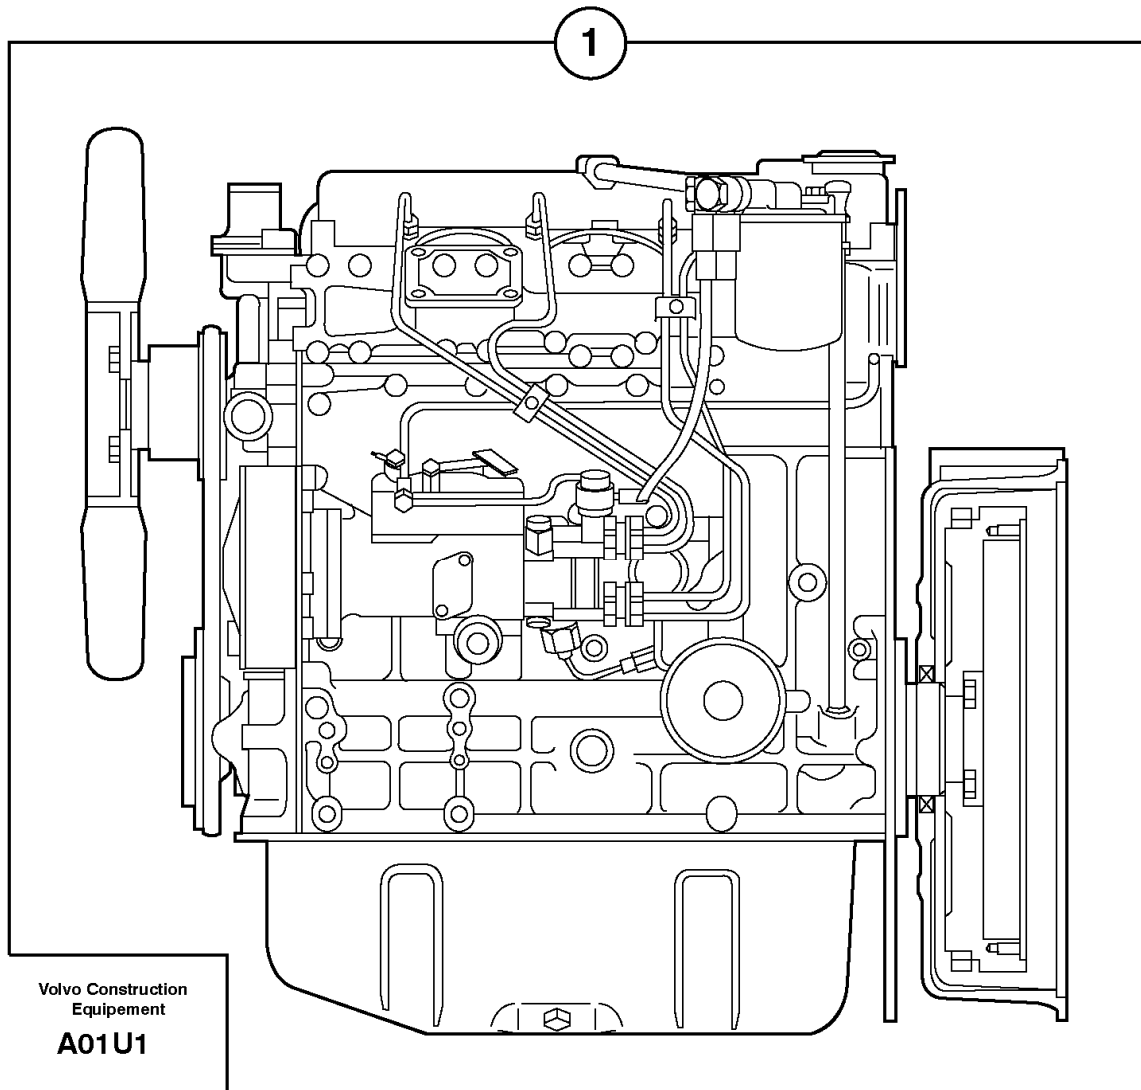

Date: 2013/12/10	Image id: A01U1	Catalogue: 10013	Model: EC70
Brand: Volvo	Serial: 10151-99999	Group/Section: 210/100	Title: Diesel engine

Q1-Q5	Option	Option description	
Q1 233.10151			

Pos	Part	Q1	Q2	Q3	Q4	Q5	PS	Kit	Description	Option(s)	Remark
1	PJ6820220	1							Adapter		ENG - 233.12320
1	PJ5370199	1							Engine, cpl.		ENG 233.12321 -