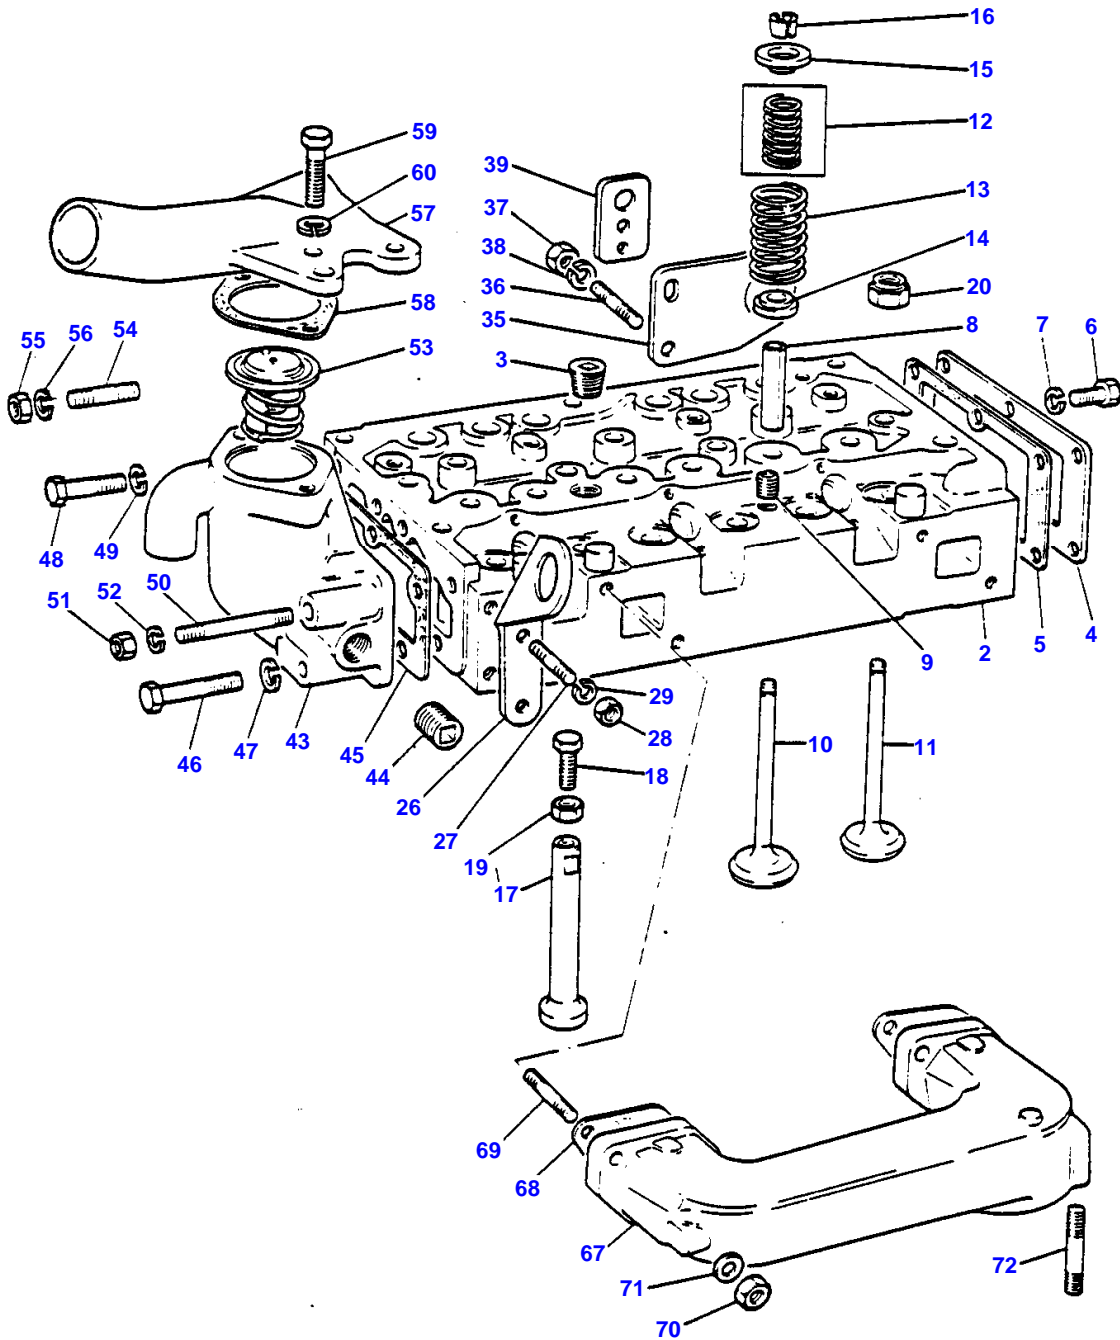

8

CYLINDER HEAD
CULASSE
ZYLINDERKOPF
TESTATA
CULATA

00753014

3-0075-014-A

CYLINDER HEAD - AD3.152

Item	Part Number	Qty	Description	Comments
				AD3.152
1	89141	1	Cylinder Head	Repairs and replaces 68128
2		1	Head	(1) Not serviced, order REF 1
3	2431154	1	Plug	(1)
4	0940737	1	Plate	(1)
5	0490485	1	Joint	(1)
6	0746254	6	Setscrew	(1)
7	0920053	6	Washer	(1)
8	33261723	6	Guide	(1)
9	2431154	2	Plug	(1)
10	31431281	3	Valve Inlet	(1) (B)
10	31431681	3	Valve Inlet	(1) (C)
11	31431591	3	Valve Exhaust	(1) (B)
11	31431761	3	Valve Exhaust	(1) (C)
12	0780007	6	Spring	(1) (A)
13	0780006	6	Spring	(1)
14	33415133	6	Washer	(1)
15	0150008	6	Cap	(1)
16	0230001	6	Cotter	(1)
17	0860012	6	Tappet	
18	0720677	6	Screw	
19	0576052	6	Nut	
20	33221315	18	Nut	Up to Serial or Engine Number UA31804DL
	33221315	5	Nut	From Serial or Engine Number UA31804DL
26	36456321	1	Plate	
27	0826462	2	Stud	
28	0576051	2	Nut	
29	0920054	2	Washer	
35	36113139	1	Plate	
36	0826413	2	Stud	
37	0576051	2	Nut	
38	0920054	2	Washer	
39	36476555	1	Plate	
43	37766361	1	Body	(D) Up to Serial or Engine Number UA210200D
43	37766362	1	Body	From Serial or Engine Number UA210200D
44	2431A054	1	Plug	From Serial or Engine Number UA210200D
45	0490482	1	Joint	
46	0746255	3	Setscrew	
47	0920053	3	Washer	
48	0096437	1	Bolt	
49	0920054	1	Washer	
50	2215178	1	Stud	
51	0576051	1	Nut	
52	0920054	1	Washer	
53	2485648	1	Thermostat	
54	0826214	1	Stud	
55	0576002	1	Nut	
56	0920053	1	Washer	
57	37747581	1	Connection	
58	0490184	1	Joint	
59	0096432	2	Screw	
60	0920054	2	Washer	
67	37781341	1	Exhaust Manifold	Up to Serial or Engine Number UA274531
	37781571	1	Exhaust Manifold	From Serial or Engine Number UA274531
68	36862143	2	Gasket	
69	0826232	4	Stud	
70	2188134	4	Nut	
71	0920003	3	Washer	
72	0826439	3	Stud	

(A)
NO LONGER REQUIRED ON THIS APPLICATION