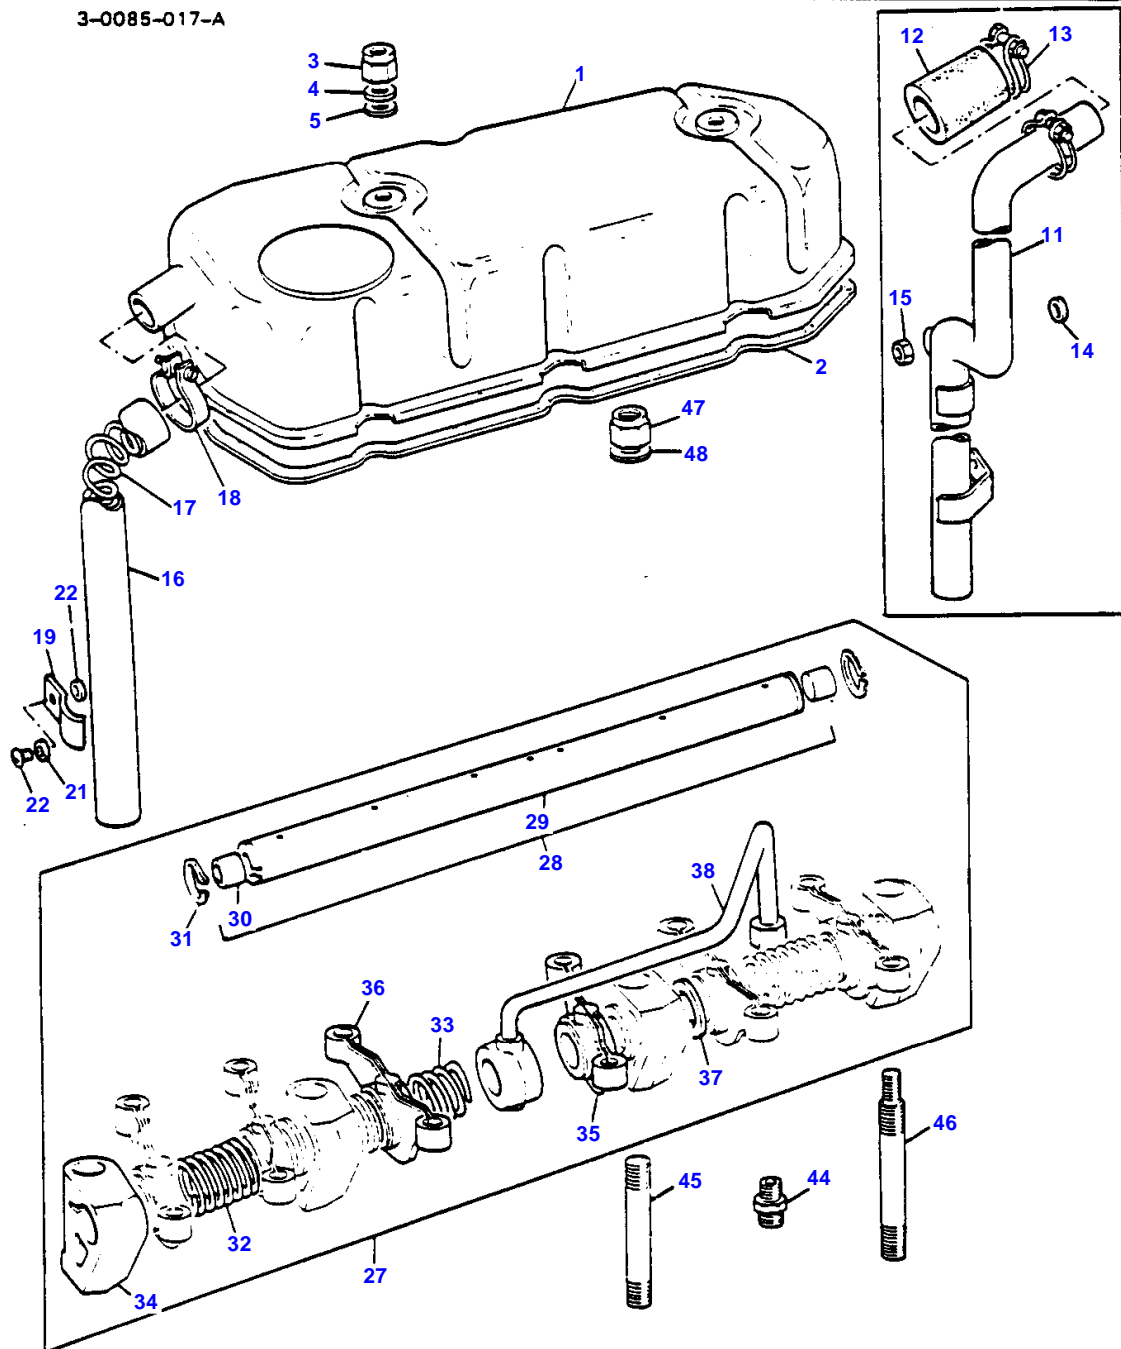

18

CYLINDER HEAD COVER
 CACHE CULBUTEUR
 ZYLINDERKOPFDECKEL
 COPERCHIO TESTATA
 TAPA CULATA.

00853017

3-0085-017-A

Item	Part Number	Qty	Description	Comments
				AD3.152
1	37188557	1	Cyl.Head Cover	Up to Serial or Engine Number UA340544D
	37188571	1	Cyl.Head Cover	From Serial or Engine Number UA340545D
2	36811115	1	Joint	
3	0576102	2	Nut	
4	0920003	2	Washer	
5	0920302	2	Washer	
11	35732479	1	Pipe,Breather	Up to Serial or Engine Number UA345530D
12	0202058	1	Hose	Up to Serial or Engine Number UA345530D
13	0180103	2	Clip	Up to Serial or Engine Number UA345530D
14	0920460	1	Spacer	Up to Serial or Engine Number UA345530D
15	0576002	1	Nut	Up to Serial or Engine Number UA345530D
16	33872531	1	Pipe	From Serial or Engine Number UA345531D
17	31754118	1	Spring	From Serial or Engine Number UA345531D
18	2481802	1	Clip	From Serial or Engine Number UA345531D
19	36561129	1	Clip	From Serial or Engine Number UA345531D
20	0748412	1	Screw	From Serial or Engine Number UA345531D
21	0920053	1	Washer	
22	2411152	1	Washer	From Serial or Engine Number UA345531D
27	83135	1	Rocker Shaft	
28	53843	1	Rocker Shaft	(27)
29		1	Shaft	(28)
				Not serviced, order REF 28
30	0650507	2	Plug	(28)
31	0170033	2	Circlip	(27)
32	0780005	2	Spring	(27)
33	0780175	1	Spring	(27)
34	0101138	4	Bracket	(27)
35	0520430	3	Lever	(27)
				Right Hand
36	0520429	3	Lever	(27)
				Left Hand
37	0330505	4	Spacer	(27)
38	35568352	1	Pipe,Oil	(27)
44	0206002	1	Union	
45	0826469	2	Stud	
46	32754412	2	Stud	
47	2211283	4	Nut	
48	0920004	4	Washer	