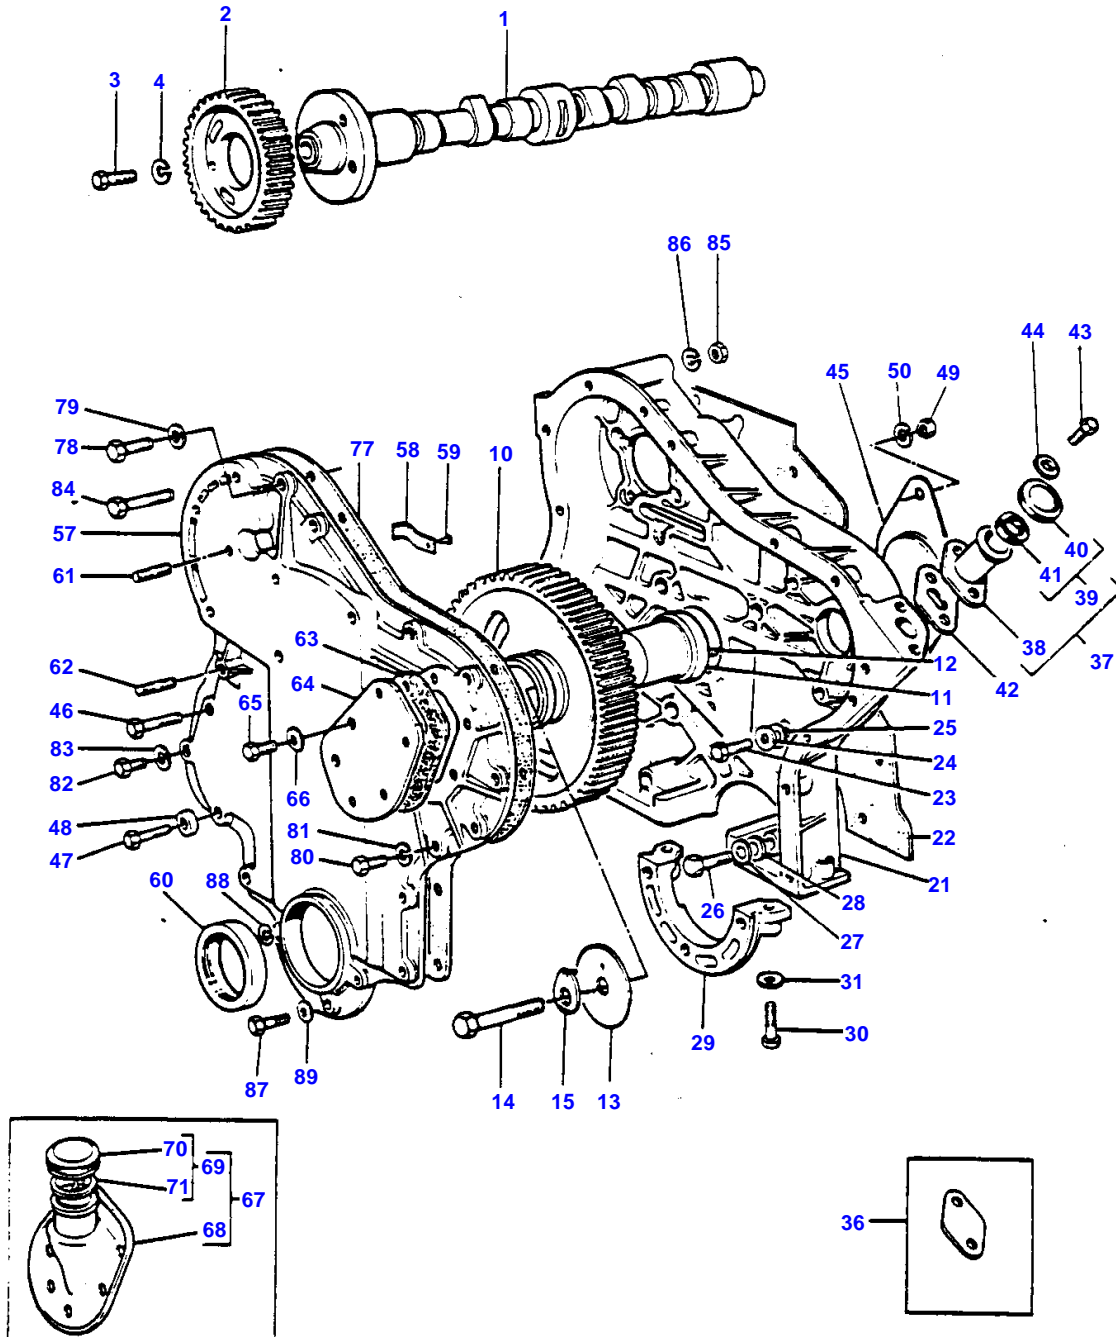

Item	Part Number	Qty	Description	Comments
				AD3.152
1	37786301	1	Induct.Manifold	
2	0650204	1	Plug	
3	36867153	1	Joint	
4	0746019	7	Screw	
5	0920002	7	Washer	
6	0650204	1	Plug	(A)
11	2666103	1	Intake Heater	(B)

(A)
NORTH AMERICAN MARKET ONLY

(B)
NOT FOR NORTH AMERICAN MARKET

22

TIMING GEAR
DISTRIBUTION
STEUERUNG
DISTRIBUZIONE
ENGRANAJES DISTRIBUCION

01003018

3-0100-015-A