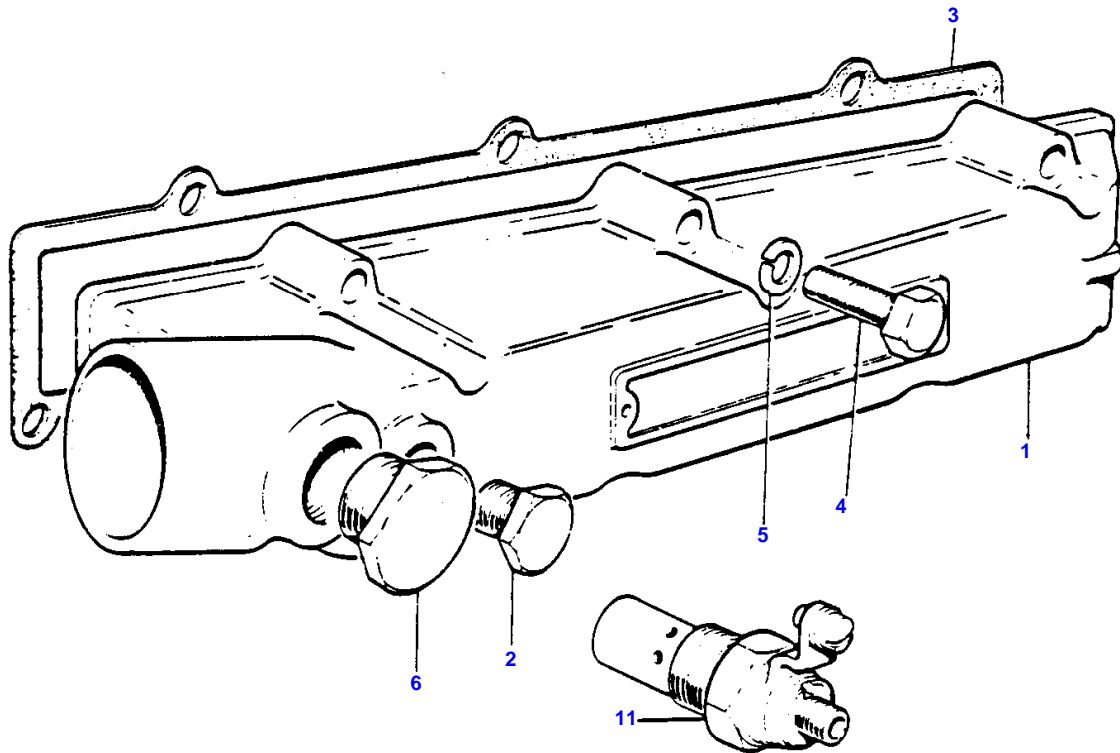

18

CYLINDER HEAD COVER
 CACHE CULBUTEUR
 ZYLINDERKOPFDECKEL
 COPERCHIO TESTATA
 TAPA CULATA.

00853017

3-0085-017-A

Item	Part Number	Qty	Description	Comments
				AD3.152
1	37188557	1	Cyl.Head Cover	Up to Serial or Engine Number UA340544D
	37188571	1	Cyl.Head Cover	From Serial or Engine Number UA340545D
2	36811115	1	Joint	
3	0576102	2	Nut	
4	0920003	2	Washer	
5	0920302	2	Washer	
11	35732479	1	Pipe,Breather	Up to Serial or Engine Number UA345530D
12	0202058	1	Hose	Up to Serial or Engine Number UA345530D
13	0180103	2	Clip	Up to Serial or Engine Number UA345530D
14	0920460	1	Spacer	Up to Serial or Engine Number UA345530D
15	0576002	1	Nut	Up to Serial or Engine Number UA345530D
16	33872531	1	Pipe	From Serial or Engine Number UA345531D
17	31754118	1	Spring	From Serial or Engine Number UA345531D
18	2481802	1	Clip	From Serial or Engine Number UA345531D
19	36561129	1	Clip	From Serial or Engine Number UA345531D
20	0748412	1	Screw	From Serial or Engine Number UA345531D
21	0920053	1	Washer	
22	2411152	1	Washer	From Serial or Engine Number UA345531D
27	83135	1	Rocker Shaft	
28	53843	1	Rocker Shaft	(27)
29		1	Shaft	(28)
				Not serviced, order REF 28
30	0650507	2	Plug	(28)
31	0170033	2	Circlip	(27)
32	0780005	2	Spring	(27)
33	0780175	1	Spring	(27)
34	0101138	4	Bracket	(27)
35	0520430	3	Lever	(27)
				Right Hand
36	0520429	3	Lever	(27)
				Left Hand
37	0330505	4	Spacer	(27)
38	35568352	1	Pipe,Oil	(27)
44	0206002	1	Union	
45	0826469	2	Stud	
46	32754412	2	Stud	
47	2211283	4	Nut	
48	0920004	4	Washer	

20

AIR INDUCTION
ADMISSION D'AIR
LUFTANSAUGUNG
SISTEMA DI ASPIRAZIONE
ADMISION

02953001

3-0295-001-A

Item	Part Number	Qty	Description	Comments
				AD3.152
1	37786301	1	Induct.Manifold	
2	0650204	1	Plug	
3	36867153	1	Joint	
4	0746019	7	Screw	
5	0920002	7	Washer	
6	0650204	1	Plug	(A)
11	2666103	1	Intake Heater	(B)