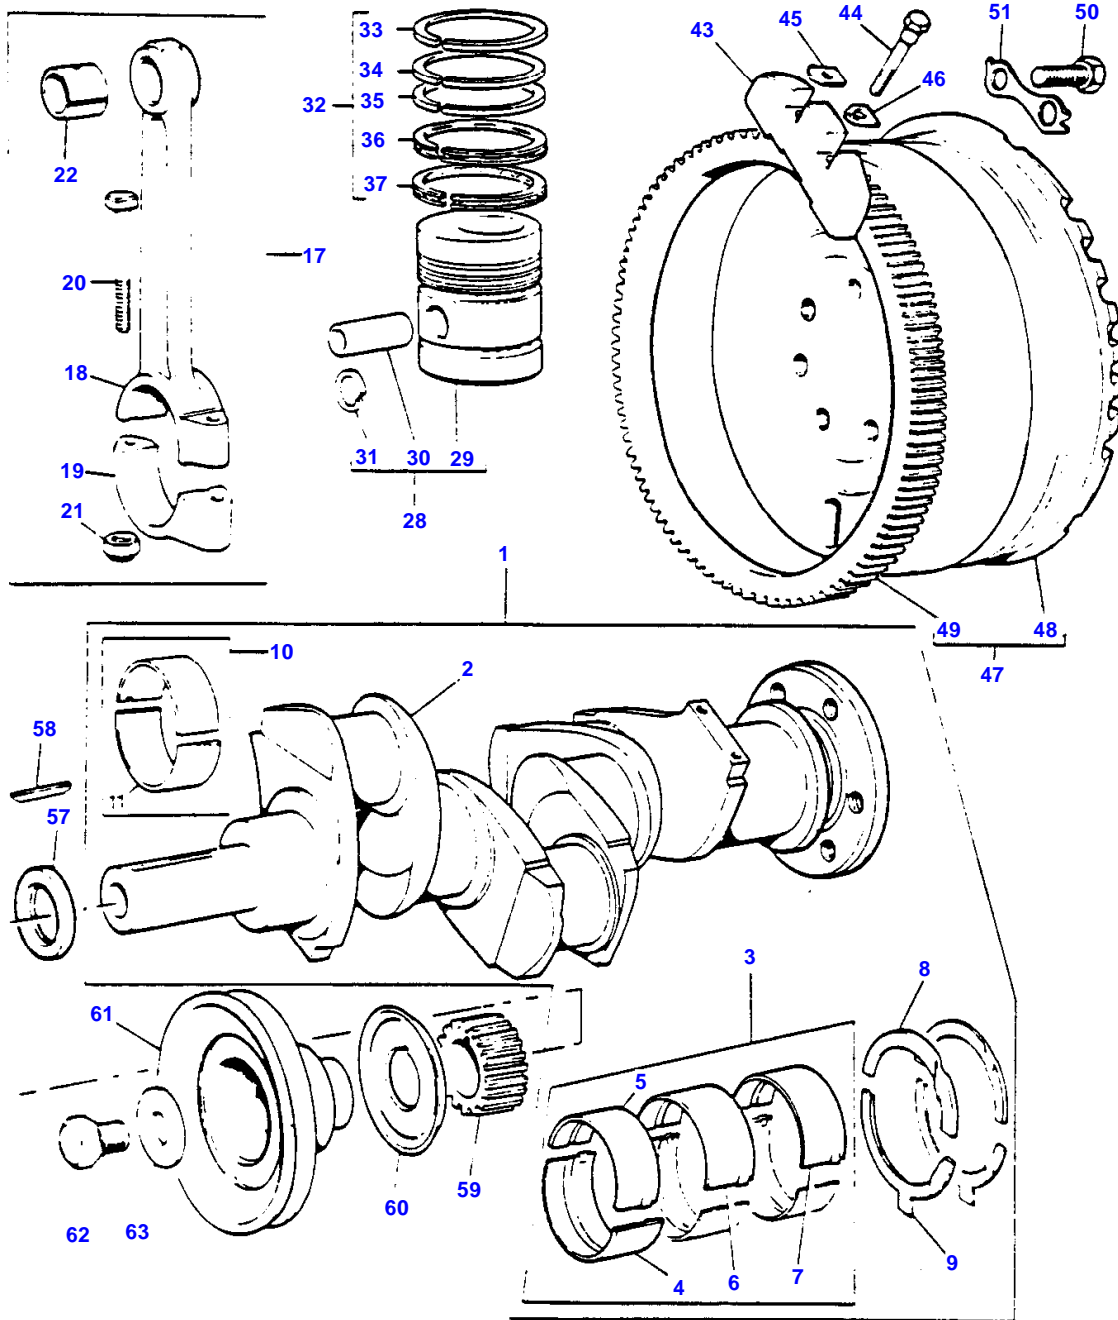

12

CRANKSHAFT
 VILEBREQUIN
 KURBELWELLE
 ALBERO A MANOVELLA
 CIGUENAL

00803013

3-0080-013-A

CRANKSHAFT - AD3.152

Item	Part Number	Qty	Description	Comments
				AD3.152
1	84402	1	Crankshaft	Up to Serial or Engine Number UA391044DL
	94458	1	Kit, Crankshaft	From Serial or Engine Number UA391044DL
2		1	Crankshaft	(1) Not serviced, order REF 1
3	68083	X	Kit, Bearing	(1) (A) Repairs and replaces 58703
3	68083A	X	Bearing	(1) (A,C) Thickness (-) 0.010"
3	68083B	X	Bearing	(1) (A,C) Thickness (-) 0.020"
3	68083C	X	Bearing	(1) (A,C) Thickness (-) 0.030"
4		1	Bearing	(3) Not serviced, order REF 3
5		1	Bearing	(3) Not serviced, order REF 3
6		2	Bearing	(3) Not serviced, order REF 3
7		2	Bearing	(3) Not serviced, order REF 3
8	31137211	2	Thrust Washer	(1)
	31137212	2	Washer	(1) (C) Thickness (+) 0.007"
9	31137221	2	Thrust Washer	(1)
	31137222	X	Washer	(1) (C) Thickness (+) 0.007"
10	85036	1	Kit, Bearing	(1) (A)
10	85036A	X	Kit, Bearing	(1) (A,C) Thickness (-) 0.010"
10	85036B	X	Kit, Bearing	(1) (A,C) Thickness (-) 0.020"
10	85036C	X	Kit, Bearing	(1) (A,C) Thickness (-) 0.030"
11		6	Bearing	(10) Not serviced, order REF 10
17	91051	3	Conrod	
18		1	Conrod	(17) Not serviced, order REF 17
19		1	Cap	(17) Not serviced, order REF 17
20	0095250	2	Bolt	(17)
21	33221319	2	Nut	(17)
22	31134151	1	Bush	(17)
28	68331	3	Kit, Piston	(F)
	68332	3	Kit, Piston	(G)
29		1	Piston	(28) Not serviced, order REF 28
30		1	Pin	(28) Not serviced, order REF 28
31	0170001	2	Circlip	(28)
32	84957	X	Kit, Ring	
33		1	Ring	(32) Not serviced, order REF 32
34		1	Ring	(32) Not serviced, order REF 32
35		4	Ring	(32) Not serviced, order REF 32
36		1	Ring	(32)