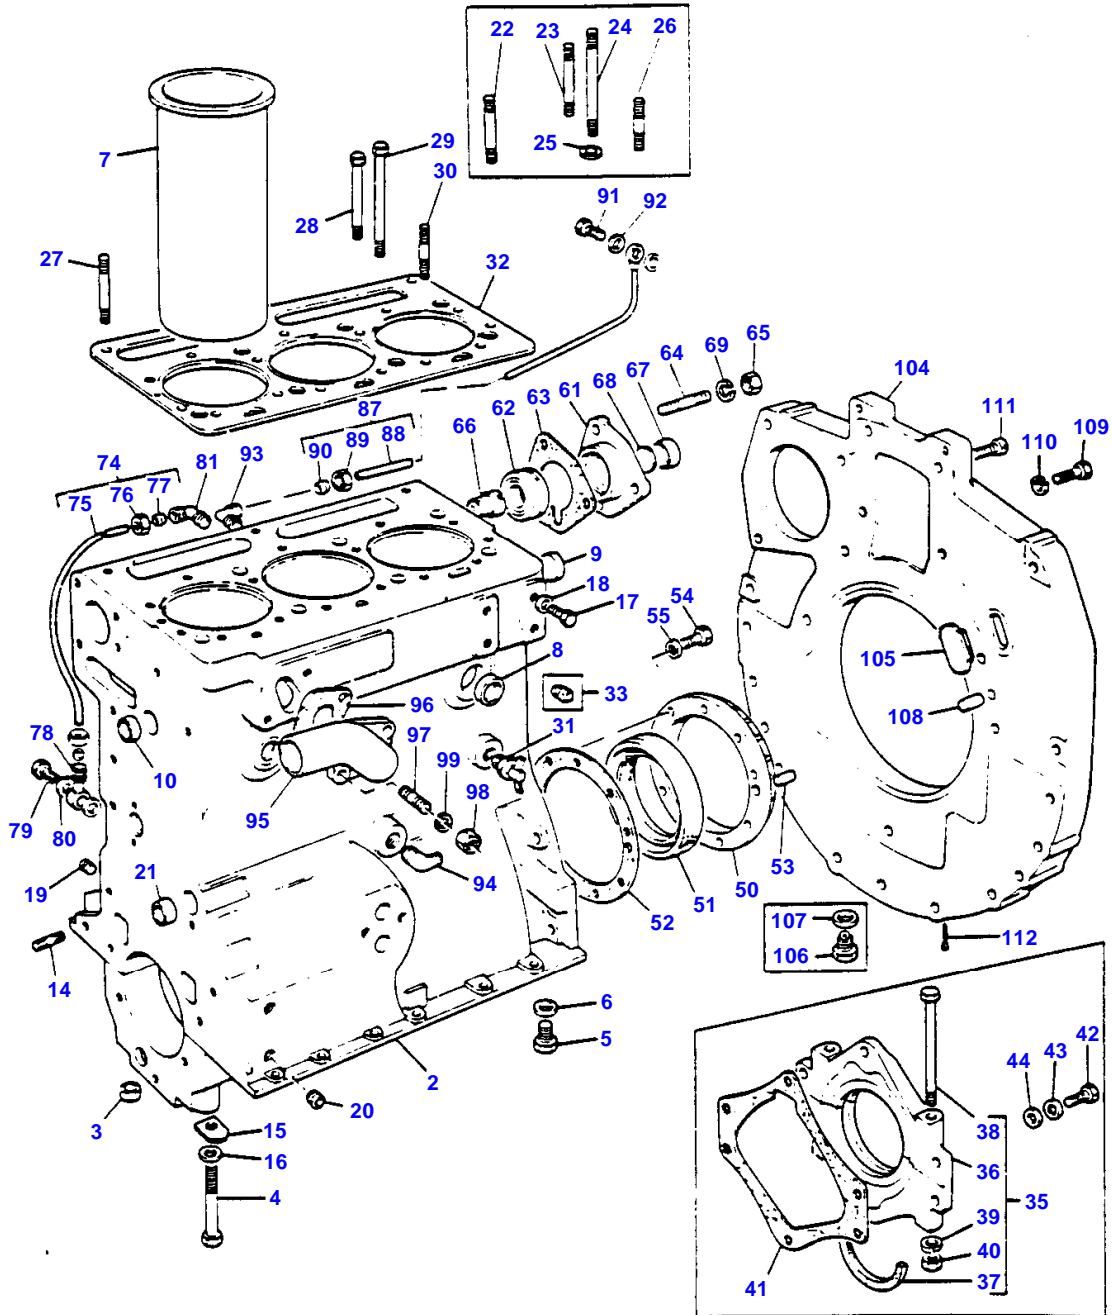

2

CYLINDER BLOCK
BLOC CYLINDRE
ZYLINDERBLOCK
BLOCCO CILINDRI
BLOQUE DE CILINDROS

00503013

3-0050-013-A

Item	Part Number	Qty	Description	Comments
				AD3.152
1	61424	1	Cylinder Block	From Serial or Engine Number UA391045DL
	86272	1	Cylinder Block	From Serial or Engine Number UA59941D Up to Serial or Engine Number UA391044DL
1	83127	1	Block	Up to Serial or Engine Number UA59940D
2		1	Block	(1) Not serviced, order REF 1
3	33137408	8	Thimble	(1)
4	32181441	8	Screw	(1) Up to Serial or Engine Number UA391044DL
4	32181448	6	Screw	(1) From Serial or Engine Number UA391045DL
5	32181442	2	Screw	(1) From Serial or Engine Number UA391045DL
6	2415608	2	O Ring	(1) From Serial or Engine Number UA391045DL
7	31358382	3	Liner	(1)
8	0650710	1	Plug	(1)
9	0650664	1	Plug	(1)
10	0650563	4	Plug	(1)
14	32526508	1	Stud	From Serial or Engine Number UA176092D Up to Serial or Engine Number UA317808D
14	32526512	1	Stud	From Serial or Engine Number UA317809D
15	0921108	8	Tab Washer	(A)
16	33117118	8	Shim	(A)
17	0746251	2	Setscrew	
18	2411152	2	Washer	
19	32114471	2	Plug	Right Hand
20	32114471	1	Plug	Left Hand
21	0650566	2	Plug	
22	32524131	3	Stud	Up to Serial or Engine Number UA431804DL
23	32524133	8	Stud	Up to Serial or Engine Number UA431804DL
24	32524138	1	Stud	Up to Serial or Engine Number UA431804DL
25	0920006	1	Washer	Up to Serial or Engine Number UA431804DL
26	32524132	4	Stud	Up to Serial or Engine Number UA431804DL
27	32524148	3	Stud	From Serial or Engine Number UA431804DL
28	32181446	9	Screw	From Serial or Engine Number UA431804DL
29	32181447	4	Screw	From Serial or Engine Number UA431804DL
30	32524132	2	Stud	
31	31419	1	Cock	
32	36812127	1	Gasket	
33	0650593	1	Plug	From Serial or Engine Number UA59941D
35	41422034	1	Cover	Up to Serial or Engine Number UA391044DL
36		2	Housing	(35) Not serviced, order REF 35
37	36883106	2	Seal	(35)
38	0096243	2	Screw	(35)
39	0920053	2	Washer	(35)
40	0576002	2	Nut	(35)
41	36817134	1	Joint	Up to Serial or Engine Number UA391044DL
42	0746354	6	Screw	Up to Serial or Engine Number UA391044DL
43	0920299	6	Washer	Up to Serial or Engine Number UA391044DL
44	33114118	6	Shim	Up to Serial or Engine Number UA391044DL
50	37424611	1	Housing	From Serial or Engine Number UA391045DL
51	2415391	1	Seal	From Serial or Engine Number UA391045DL
52	33826111	1	Joint	From Serial or Engine Number UA391045DL
53	0350015	2	Dowel	From Serial or Engine Number UA391045DL
54	0746255	9	Setscrew	From Serial or Engine Number UA391045DL
55	0920003	9	Washer	From Serial or Engine Number UA391045DL
61	37416751	1	Housing	
62	30854	1	Seal	
63	36862511	1	Joint	
64	0826201	3	Stud	
65	0576002	3	Nut	
66	33473106	1	Connection	
67	32813106	1	Cap Nut	
68	32811104	1	Washer	
69	0920053	3	Washer	
74	35352404	1	Pipe,Oil