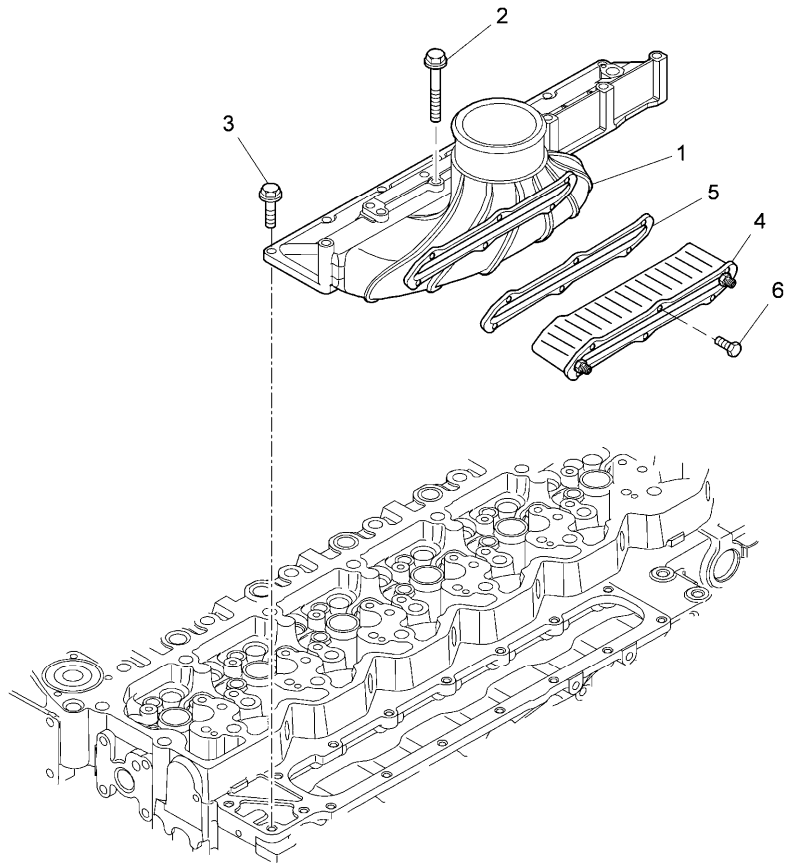

Inglese

- 1 Pipe
- 1 Tube
- 1 Connector
- 1 Bolt
- 1 Retainer
- 2 Clip
- 1 Tube assy
- 2 Bolt, banjo
- 4 Seal
- 1 Seal
- 1 Breather
- 1 O-ring
- 1 Seal
- 3 Bolt
- 1 Clamp
- 1 Hose

Engine

Xtx tier 3 (2007-2013) - XTX3 - 145

XTX3\00006482.png

A-05  
05

A0505

Manifolds - intake

- |   |          |   |               |         |   |                  |
|---|----------|---|---------------|---------|---|------------------|
| 1 | 714677A1 | ● | 4218278M91(1) | Inglese | 1 | Manifold         |
| 2 | 714676A1 |   |               |         | 2 | Bolt             |
| 3 | 704990A1 | ◄ | M8 x 25 mm    |         | 8 | Bolt             |
| 4 | 714680A1 |   |               |         | 1 | Heater           |
| 5 | 714679A1 | ● | 3689096M1(1)  |         | 1 | Gasket, manifold |
| 6 | 714678A1 |   |               |         | 6 | Bolt             |
- ◄ Length  
● Replacement