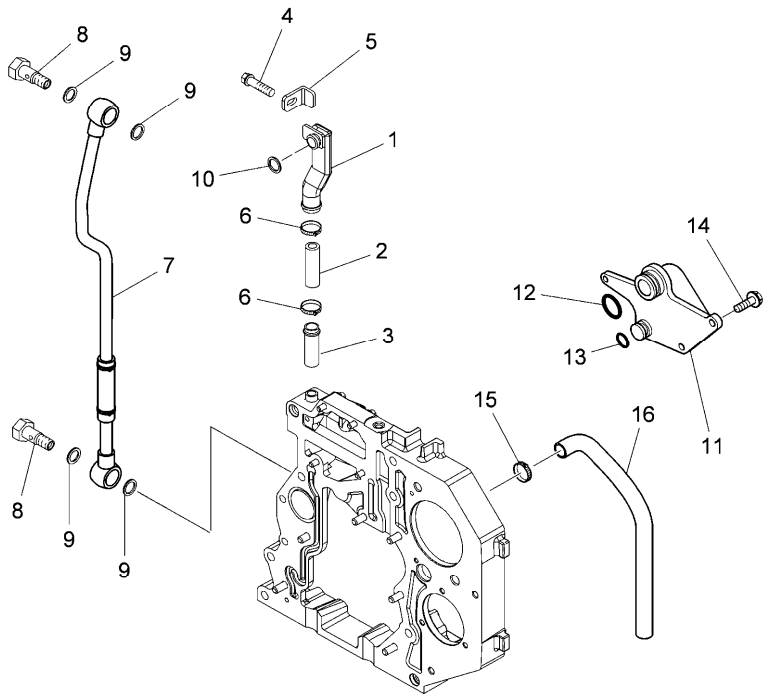

Engine

Xtx tier 3 (2007-2013) - XTX3 - 145

XTX3\00006477.png

A-05  
03

A0503

Cylinder block cover - camshaft

Inglese

22	712165A1	◄►	M10 x 40 mm	8	Bolt
22	712166A1	●	4219091M1(0)	0	Bolt
23	704847A1			1	Plug
24	714949A1			1	O-ring
25	704687A1	●	6514306M1(1)	1	Seal
26	704799A1			1	Cover
27	704997A1	◄►	M8 x 17 mm	2	Bolt

- ◄► Length
- Replacement
- A Front
- C Flywheel

Engine

Xtx tier 3 (2007-2013) - XTX3 - 145

XTX3\00006478.png

A-05  
04

A0504

Vent and airing

- 1 704935A1
  - 2 704939A1
  - 3 704940A1
  - 4 704937A1
  - 5 704936A1
  - 6 704728A1
  - 7 705029A1
  - 8 707341A1
  - 9 705062A1 ! 7
  - 10 704962A1 ! 7
  - 3688996M1(1)
  - 11 714673A1
  - 12 714672A1
  - 13 704960A1
  - 14 705021A1
  - 15 3551942M1
  - 16 714463A1 ◀▶ 760 mm
- ! This is a component of an assembly  
 ▶ Length  
 ● Replacement

Inglese

- 1 Pipe
- 1 Tube
- 1 Connector
- 1 Bolt
- 1 Retainer
- 2 Clip
- 1 Tube assy
- 2 Bolt, banjo
- 4 Seal
- 1 Seal
- 1 Breather
- 1 O-ring
- 1 Seal
- 3 Bolt
- 1 Clamp
- 1 Hose

Engine

Xtx tier 3 (2007-2013) - XTX3 - 145

XTX3\00006482.png

A-05  
05

A0505

Manifolds - intake

- |   |          |   |               |         |   |                  |
|---|----------|---|---------------|---------|---|------------------|
| 1 | 714677A1 | ● | 4218278M91(1) | Inglese | 1 | Manifold         |
| 2 | 714676A1 |   |               |         | 2 | Bolt             |
| 3 | 704990A1 | ◄ | M8 x 25 mm    |         | 8 | Bolt             |
| 4 | 714680A1 |   |               |         | 1 | Heater           |
| 5 | 714679A1 | ● | 3689096M1(1)  |         | 1 | Gasket, manifold |
| 6 | 714678A1 |   |               |         | 6 | Bolt             |
- ◄ Length  
● Replacement