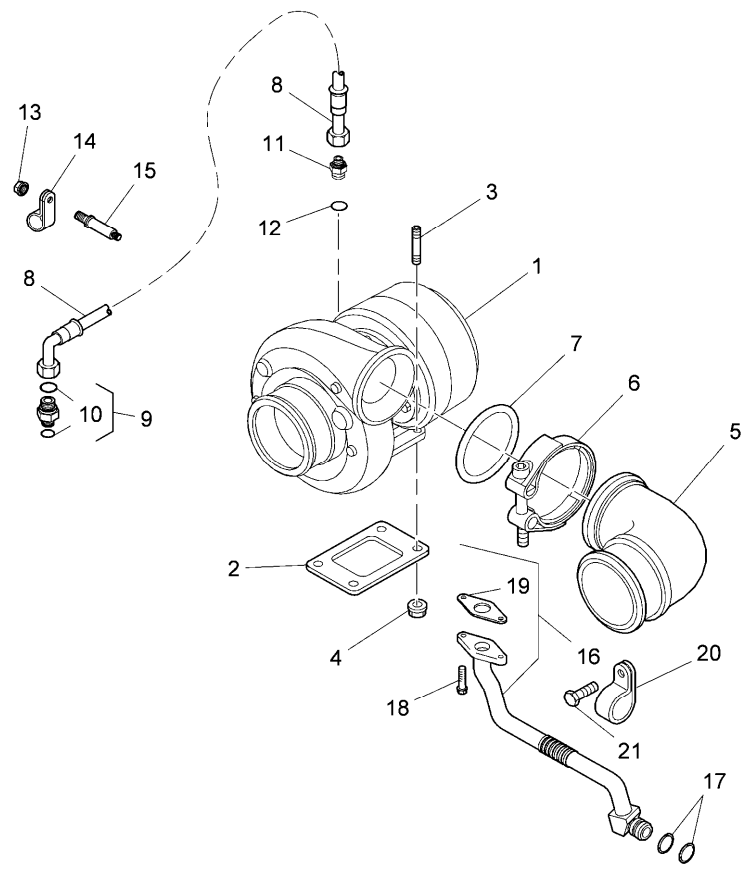

- ◄ Length
- Replacement

Engine

Xtx tier 3 (2007-2013) - XTX3 - 145

XTX3\00006484.png

A-05  
07

A0507

Supercharging system

		Inglese	
1	714716A1	● 3689063M1(1)	1 Turbocharger assy
2	704792A1	● 3688770M1(1)	1 Gasket, manifold
3	705008A1		4 Stud
4	705009A1	● 3688862M1(4)	4 Nut
5	711443A1		1 Elbow
6	3684506M91		1 Collar
7	705010A1		1 O-ring
8	711759A1	● 3689065M1(1)	1 Pipe
9	704793A1		1 Connector
10	707420A1	! 9	1 O-ring
10	707421A1	! 9	1 O-ring
11	TBA	● 3688864M1(1)	1 Connector
12	TBA		1 O-ring
13	708557A1	● 3688948M1(1)	1 Nut
14	706304A1		1 Clip
15	706318A1	● 3689104M1(1)	1 Screw assy
16	707397A1		1 Pipe
17	706307A1	● 3688995M1(2)	2 O-ring
18	704984A1	◄ M8 x 25 mm	2 Bolt
19	707389A1	● 3688856M1(1)	1 Gasket, housing
		● 36888672M1(1)	
20	704905A1		1 Clip
21	707366A1	◄ M12 x 25 mm	1 Bolt

Engine

A-05  
07

Supercharging system

Xtx tier 3 (2007-2013) - XTX3 - 145

A0507

XTX3\00006484.png

- ! This is a component of an assembly
- ◄ Length
- Replacement

Engine