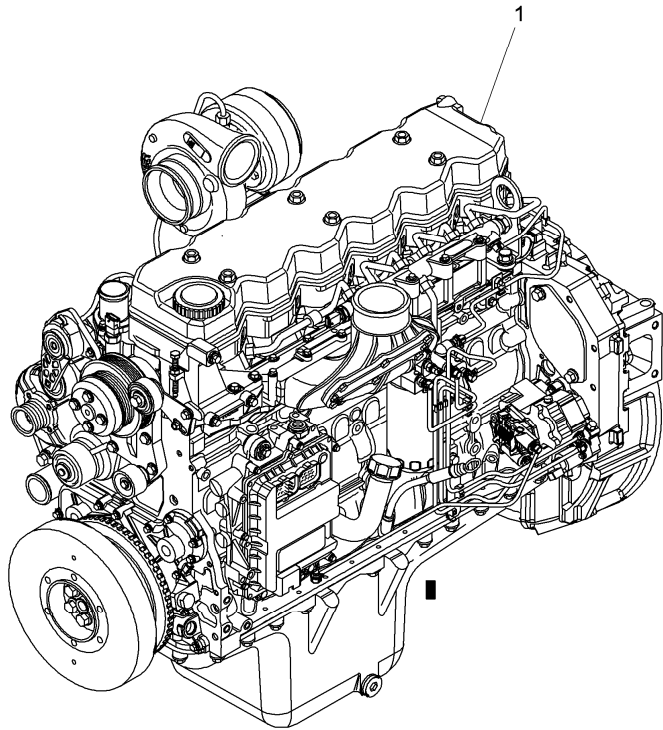

Engine

Xtx tier 3 (2007-2013) - XTX3 - 145

XTX3\00006475.png

A-05  
01

A0501

Engine assembly

				Inglese
1	6507291M91	➡	N14131 112 kw	1 Engine
1	6511067M91		112 kw	1 Engine
			A	
			B	
			C	
1	713019A1	➡	N14130 112 kw	1 Engine

➡ From serial or engine number  
➡ Up to serial or engine number  
A Flexibility engine  
B For market "cee"  
C For market "n.a.o."

Engine

Xtx tier 3 (2007-2013) - XTX3 - 145

XTX3\00006476.png

A-05  
02

A0502

Water pump

		Inglese	
1	710239A1		1 Pump assy
2	707445A1	●	3689033M1(1) 1 Seal
3	704984A1	◄	M8 x 25 mm 2 Bolt
		●	3688856M1(1)
4	705259A1		1 Elbow assy
5	704801A1	◄	M10 x 65 mm 3 Bolt
		●	3688774M2(1)
6	704784A1		1 Plug
7	707367A1	●	3689032M1(2) 2 Seal
8	704850A1	●	704848A1(1) 1 Plug
9	707405A1	!	8 1 O-ring
10	704578A1		1 Plug
11	704555A1	!	10 1 Washer
!	This is a component of an assembly		
◄	Length		
●	Replacement		

Engine

Xtx tier 3 (2007-2013) - XTX3 - 145

XTX3\00006477.png

A-05  
03

A0503

Cylinder block cover - camshaft

- |    |          |                |
|----|----------|----------------|
| 1  | 705053A1 |                |
| 2  | 704999A1 |                |
| 2  | 705015A1 |                |
| 3  | 704983A1 |                |
| 4  | 705003A1 | ◄► M8 x 17 mm  |
| 5  | 704910A1 |                |
| 6  | 704913A1 | A              |
| 7  | 705003A1 | ◄► M8 x 17 mm  |
| 8  | 704995A1 | ◄► M8 x 30 mm  |
| 9  | 704686A1 | ● 6513391M1(1) |
| 10 | 704693A1 |                |
| 11 | 714686A1 |                |
| 12 | 705005A1 |                |
| 13 | 704887A1 |                |
| 14 | 705004A1 |                |
| 15 | 704931A1 |                |
| 16 | 704997A1 | ◄► M8 x 17 mm  |
| 17 | TBA      |                |
| 18 | 707729A1 |                |
| 19 | 555-1    | ◄► M8 x 16 mm  |
| 20 | 705098A1 | C              |
| 21 | 704983A1 |                |
| 22 | 705002A1 | ◄► M12 x 80 mm |
| 22 | 705020A1 | ◄► M12 x 80 mm |