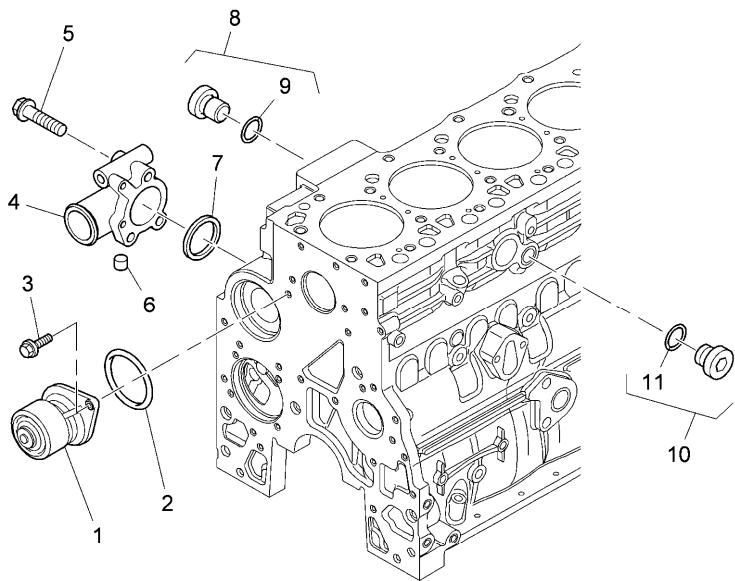

➡ From serial or engine number  
➡ Up to serial or engine number  
A Flexibility engine  
B For market "cee"  
C For market "n.a.o."

Engine

Xtx tier 3 (2007-2013) - XTX3 - 145

XTX3\00006476.png

A-05  
02

A0502

Water pump

		Inglese	
1	710239A1		1 Pump assy
2	707445A1	●	3689033M1(1) 1 Seal
3	704984A1	◄	M8 x 25 mm 2 Bolt
		●	3688856M1(1)
4	705259A1		1 Elbow assy
5	704801A1	◄	M10 x 65 mm 3 Bolt
		●	3688774M2(1)
6	704784A1		1 Plug
7	707367A1	●	3689032M1(2) 2 Seal
8	704850A1	●	704848A1(1) 1 Plug
9	707405A1	!	8 1 O-ring
10	704578A1		1 Plug
11	704555A1	!	10 1 Washer
!	This is a component of an assembly		
◄	Length		
●	Replacement		

Engine

Xtx tier 3 (2007-2013) - XTX3 - 145

XTX3\00006477.png

A-05  
03

A0503

Cylinder block cover - camshaft

- |    |          |                |
|----|----------|----------------|
| 1  | 705053A1 |                |
| 2  | 704999A1 |                |
| 2  | 705015A1 |                |
| 3  | 704983A1 |                |
| 4  | 705003A1 | ◄► M8 x 17 mm  |
| 5  | 704910A1 |                |
| 6  | 704913A1 | A              |
| 7  | 705003A1 | ◄► M8 x 17 mm  |
| 8  | 704995A1 | ◄► M8 x 30 mm  |
| 9  | 704686A1 | ● 6513391M1(1) |
| 10 | 704693A1 |                |
| 11 | 714686A1 |                |
| 12 | 705005A1 |                |
| 13 | 704887A1 |                |
| 14 | 705004A1 |                |
| 15 | 704931A1 |                |
| 16 | 704997A1 | ◄► M8 x 17 mm  |
| 17 | TBA      |                |
| 18 | 707729A1 |                |
| 19 | 555-1    | ◄► M8 x 16 mm  |
| 20 | 705098A1 | C              |
| 21 | 704983A1 |                |
| 22 | 705002A1 | ◄► M12 x 80 mm |
| 22 | 705020A1 | ◄► M12 x 80 mm |

Engine

Xtx tier 3 (2007-2013) - XTX3 - 145

XTX3\00006477.png

A-05  
03

A0503

Cylinder block cover - camshaft

Inglese

22	712165A1	◄►	M10 x 40 mm	8	Bolt
22	712166A1	●	4219091M1(0)	0	Bolt
23	704847A1			1	Plug
24	714949A1			1	O-ring
25	704687A1	●	6514306M1(1)	1	Seal
26	704799A1			1	Cover
27	704997A1	◄►	M8 x 17 mm	2	Bolt