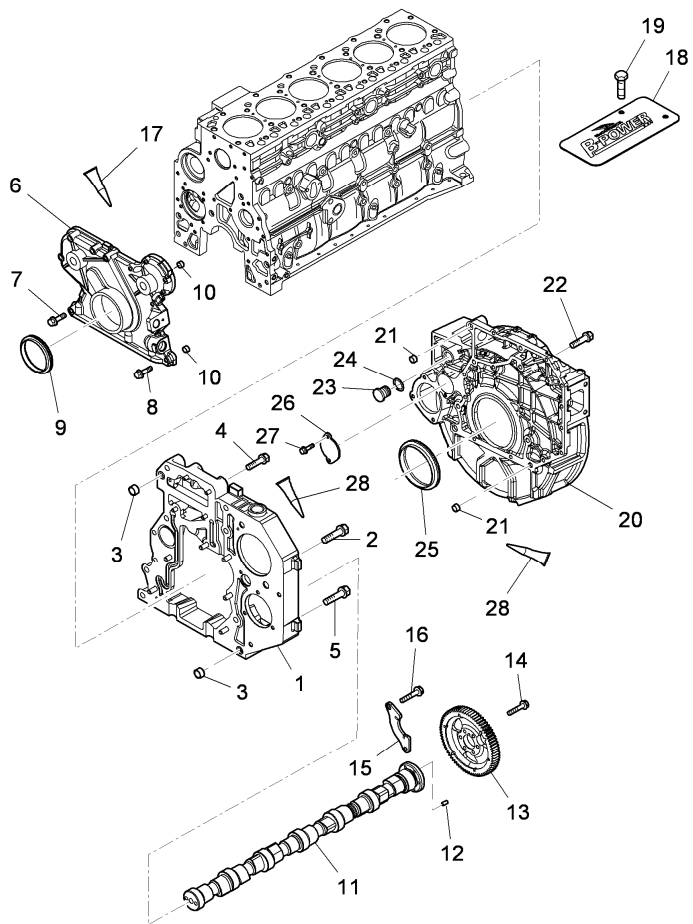

Water pump

		Inglese	
1	710239A1		1 Pump assy
2	707445A1	●	3689033M1(1) 1 Seal
3	704984A1	◄	M8 x 25 mm 2 Bolt
		●	3688856M1(1)
4	705259A1		1 Elbow assy
5	704801A1	◄	M10 x 65 mm 3 Bolt
		●	3688774M2(1)
6	704784A1		1 Plug
7	707367A1	●	3689032M1(2) 2 Seal
8	704850A1	●	704848A1(1) 1 Plug
9	707405A1	!	8 1 O-ring
10	704578A1		1 Plug
11	704555A1	!	10 1 Washer
!	This is a component of an assembly		
◄	Length		
●	Replacement		

Engine

Xtx tier 3 (2007-2013) - XTX3 - 145

XTX3\00006477.png

A-05  
03

A0503

Cylinder block cover - camshaft

- |    |          |                |
|----|----------|----------------|
| 1  | 705053A1 |                |
| 2  | 704999A1 |                |
| 2  | 705015A1 |                |
| 3  | 704983A1 |                |
| 4  | 705003A1 | ◄► M8 x 17 mm  |
| 5  | 704910A1 |                |
| 6  | 704913A1 | A              |
| 7  | 705003A1 | ◄► M8 x 17 mm  |
| 8  | 704995A1 | ◄► M8 x 30 mm  |
| 9  | 704686A1 | ● 6513391M1(1) |
| 10 | 704693A1 |                |
| 11 | 714686A1 |                |
| 12 | 705005A1 |                |
| 13 | 704887A1 |                |
| 14 | 705004A1 |                |
| 15 | 704931A1 |                |
| 16 | 704997A1 | ◄► M8 x 17 mm  |
| 17 | TBA      |                |
| 18 | 707729A1 |                |
| 19 | 555-1    | ◄► M8 x 16 mm  |
| 20 | 705098A1 | C              |
| 21 | 704983A1 |                |
| 22 | 705002A1 | ◄► M12 x 80 mm |
| 22 | 705020A1 | ◄► M12 x 80 mm |

Engine

Xtx tier 3 (2007-2013) - XTX3 - 145

XTX3\00006477.png

A-05  
03

A0503

Cylinder block cover - camshaft

Inglese

22	712165A1	◄►	M10 x 40 mm	8	Bolt
22	712166A1	●	4219091M1(0)	0	Bolt
23	704847A1			1	Plug
24	714949A1			1	O-ring
25	704687A1	●	6514306M1(1)	1	Seal
26	704799A1			1	Cover
27	704997A1	◄►	M8 x 17 mm	2	Bolt

Inglese

- 1 Pipe
- 1 Tube
- 1 Connector
- 1 Bolt
- 1 Retainer
- 2 Clip
- 1 Tube assy
- 2 Bolt, banjo
- 4 Seal
- 1 Seal
- 1 Breather
- 1 O-ring
- 1 Seal
- 3 Bolt
- 1 Clamp
- 1 Hose

Engine

Xtx tier 3 (2007-2013) - XTX3 - 145