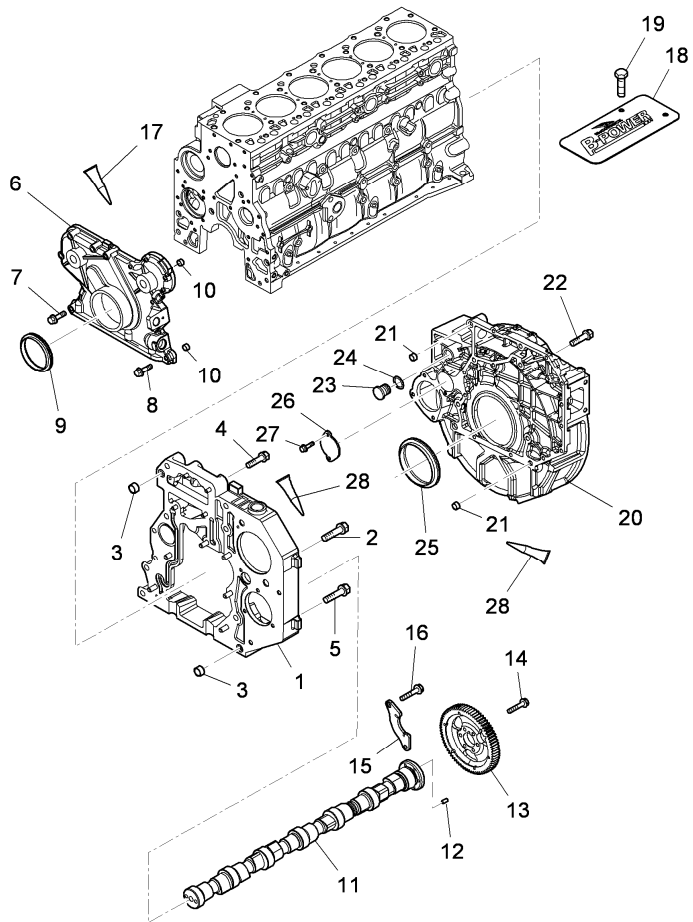

Water pump

		Inglese	
1	710239A1		1 Pump assy
2	707445A1	●	3689033M1(1) 1 Seal
3	704984A1	◄	M8 x 25 mm 2 Bolt
		●	3688856M1(1)
4	705259A1		1 Elbow assy
5	704801A1	◄	M10 x 65 mm 3 Bolt
		●	3688774M2(1)
6	704784A1		1 Plug
7	707367A1	●	3689032M1(2) 2 Seal
8	704850A1	●	704848A1(1) 1 Plug
9	707405A1	!	8 1 O-ring
10	704578A1		1 Plug
11	704555A1	!	10 1 Washer
!	This is a component of an assembly		
◄	Length		
●	Replacement		

Engine

Xtx tier 3 (2007-2013) - XTX3 - 145

XTX3\00006477.png

A-05  
03

A0503

Cylinder block cover - camshaft

Inglese

22	712165A1	◄►	M10 x 40 mm	8	Bolt
22	712166A1	●	4219091M1(0)	0	Bolt
23	704847A1			1	Plug
24	714949A1			1	O-ring
25	704687A1	●	6514306M1(1)	1	Seal
26	704799A1			1	Cover
27	704997A1	◄►	M8 x 17 mm	2	Bolt

- ◄► Length
- Replacement
- A Front
- C Flywheel

Engine

Xtx tier 3 (2007-2013) - XTX3 - 145

XTX3\00006478.png

A-05  
04

A0504

Vent and airing

- 1 704935A1
  - 2 704939A1
  - 3 704940A1
  - 4 704937A1
  - 5 704936A1
  - 6 704728A1
  - 7 705029A1
  - 8 707341A1
  - 9 705062A1 ! 7
  - 10 704962A1 ! 7
  - 3688996M1(1)
  - 11 714673A1
  - 12 714672A1
  - 13 704960A1
  - 14 705021A1
  - 15 3551942M1
  - 16 714463A1 ◀▶ 760 mm
- ! This is a component of an assembly  
 ▶ Length  
 ● Replacement

Inglese

- 1 Pipe
- 1 Tube
- 1 Connector
- 1 Bolt
- 1 Retainer
- 2 Clip
- 1 Tube assy
- 2 Bolt, banjo
- 4 Seal
- 1 Seal
- 1 Breather
- 1 O-ring
- 1 Seal
- 3 Bolt
- 1 Clamp
- 1 Hose

Engine

Xtx tier 3 (2007-2013) - XTX3 - 145