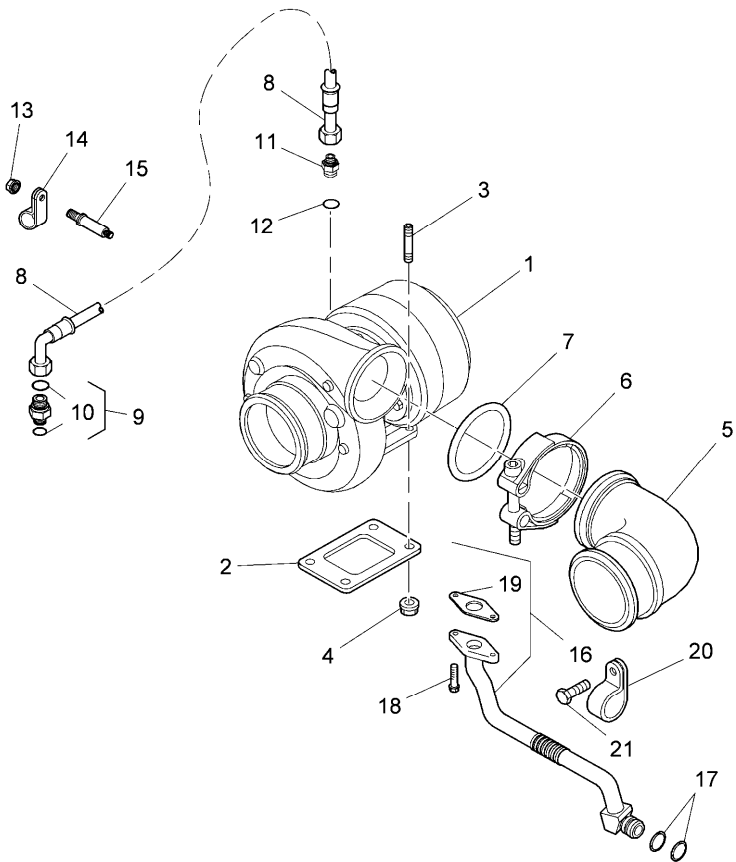

- ◄ Length
- Replacement

Engine

Xtx tier 3 (2007-2013) - XTX3 - 145

XTX3\00006484.png

A-05  
07

A0507

Supercharging system

		Inglese	
1	714716A1	● 3689063M1(1)	1 Turbocharger assy
2	704792A1	● 3688770M1(1)	1 Gasket, manifold
3	705008A1		4 Stud
4	705009A1	● 3688862M1(4)	4 Nut
5	711443A1		1 Elbow
6	3684506M91		1 Collar
7	705010A1		1 O-ring
8	711759A1	● 3689065M1(1)	1 Pipe
9	704793A1		1 Connector
10	707420A1	! 9	1 O-ring
10	707421A1	! 9	1 O-ring
11	TBA	● 3688864M1(1)	1 Connector
12	TBA		1 O-ring
13	708557A1	● 3688948M1(1)	1 Nut
14	706304A1		1 Clip
15	706318A1	● 3689104M1(1)	1 Screw assy
16	707397A1		1 Pipe
17	706307A1	● 3688995M1(2)	2 O-ring
18	704984A1	◄ M8 x 25 mm	2 Bolt
19	707389A1	● 3688856M1(1)	1 Gasket, housing
		● 36888672M1(1)	
20	704905A1		1 Clip
21	707366A1	◄ M12 x 25 mm	1 Bolt