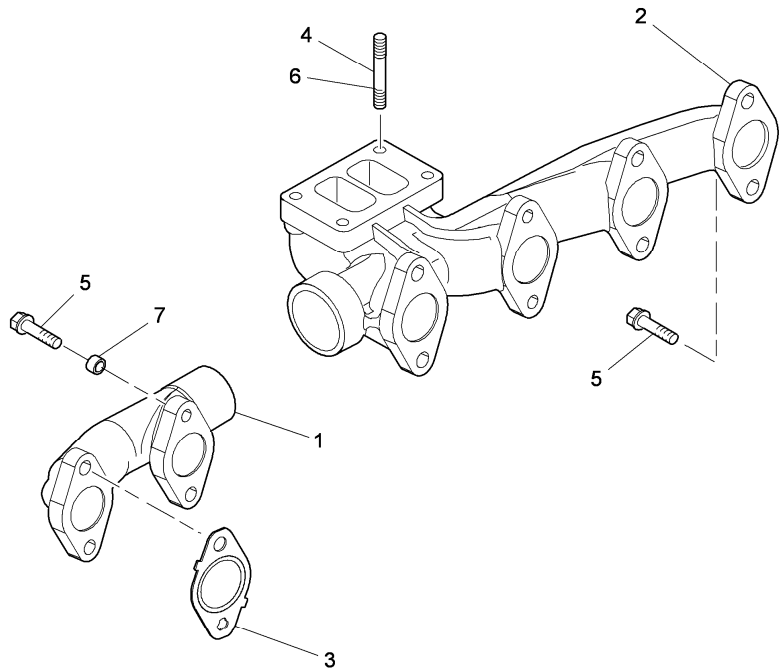

Engine

Xtx tier 3 (2007-2013) - XTX3 - 145

XTX3\00006483.png

A-05  
06

A0506

Manifold - exhaust

- |   |          |   |               |         |    |                  |
|---|----------|---|---------------|---------|----|------------------|
| 1 | 704658A1 |   |               | Inglese | 1  | Manifold         |
| 2 | 710628A1 | ● | 3689068M1(1)  |         | 1  | Manifold         |
| 3 | 707350A1 | ● | 3689062M1(1)  |         | 6  | Gasket, manifold |
| 4 | 705008A1 |   |               |         | 3  | Stud             |
| 5 | 715346A1 | ● | 3689072M1(12) |         | 12 | Bolt             |
| 6 | 714682A1 | ◄ | M10 x 35 mm   |         | 1  | Stud             |
|   |          | ● | 3688946M1(1)  |         |    |                  |

- ◄ Length
- Replacement

Engine

Xtx tier 3 (2007-2013) - XTX3 - 145

XTX3\00006484.png

A-05  
07

A0507

Supercharging system

		Inglese	
1	714716A1	● 3689063M1(1)	1 Turbocharger assy
2	704792A1	● 3688770M1(1)	1 Gasket, manifold
3	705008A1		4 Stud
4	705009A1	● 3688862M1(4)	4 Nut
5	711443A1		1 Elbow
6	3684506M91		1 Collar
7	705010A1		1 O-ring
8	711759A1	● 3689065M1(1)	1 Pipe
9	704793A1		1 Connector
10	707420A1	! 9	1 O-ring
10	707421A1	! 9	1 O-ring
11	TBA	● 3688864M1(1)	1 Connector
12	TBA		1 O-ring
13	708557A1	● 3688948M1(1)	1 Nut
14	706304A1		1 Clip
15	706318A1	● 3689104M1(1)	1 Screw assy
16	707397A1		1 Pipe
17	706307A1	● 3688995M1(2)	2 O-ring
18	704984A1	◄ M8 x 25 mm	2 Bolt
19	707389A1	● 3688856M1(1)	1 Gasket, housing
		● 36888672M1(1)	
20	704905A1		1 Clip
21	707366A1	◄ M12 x 25 mm	1 Bolt